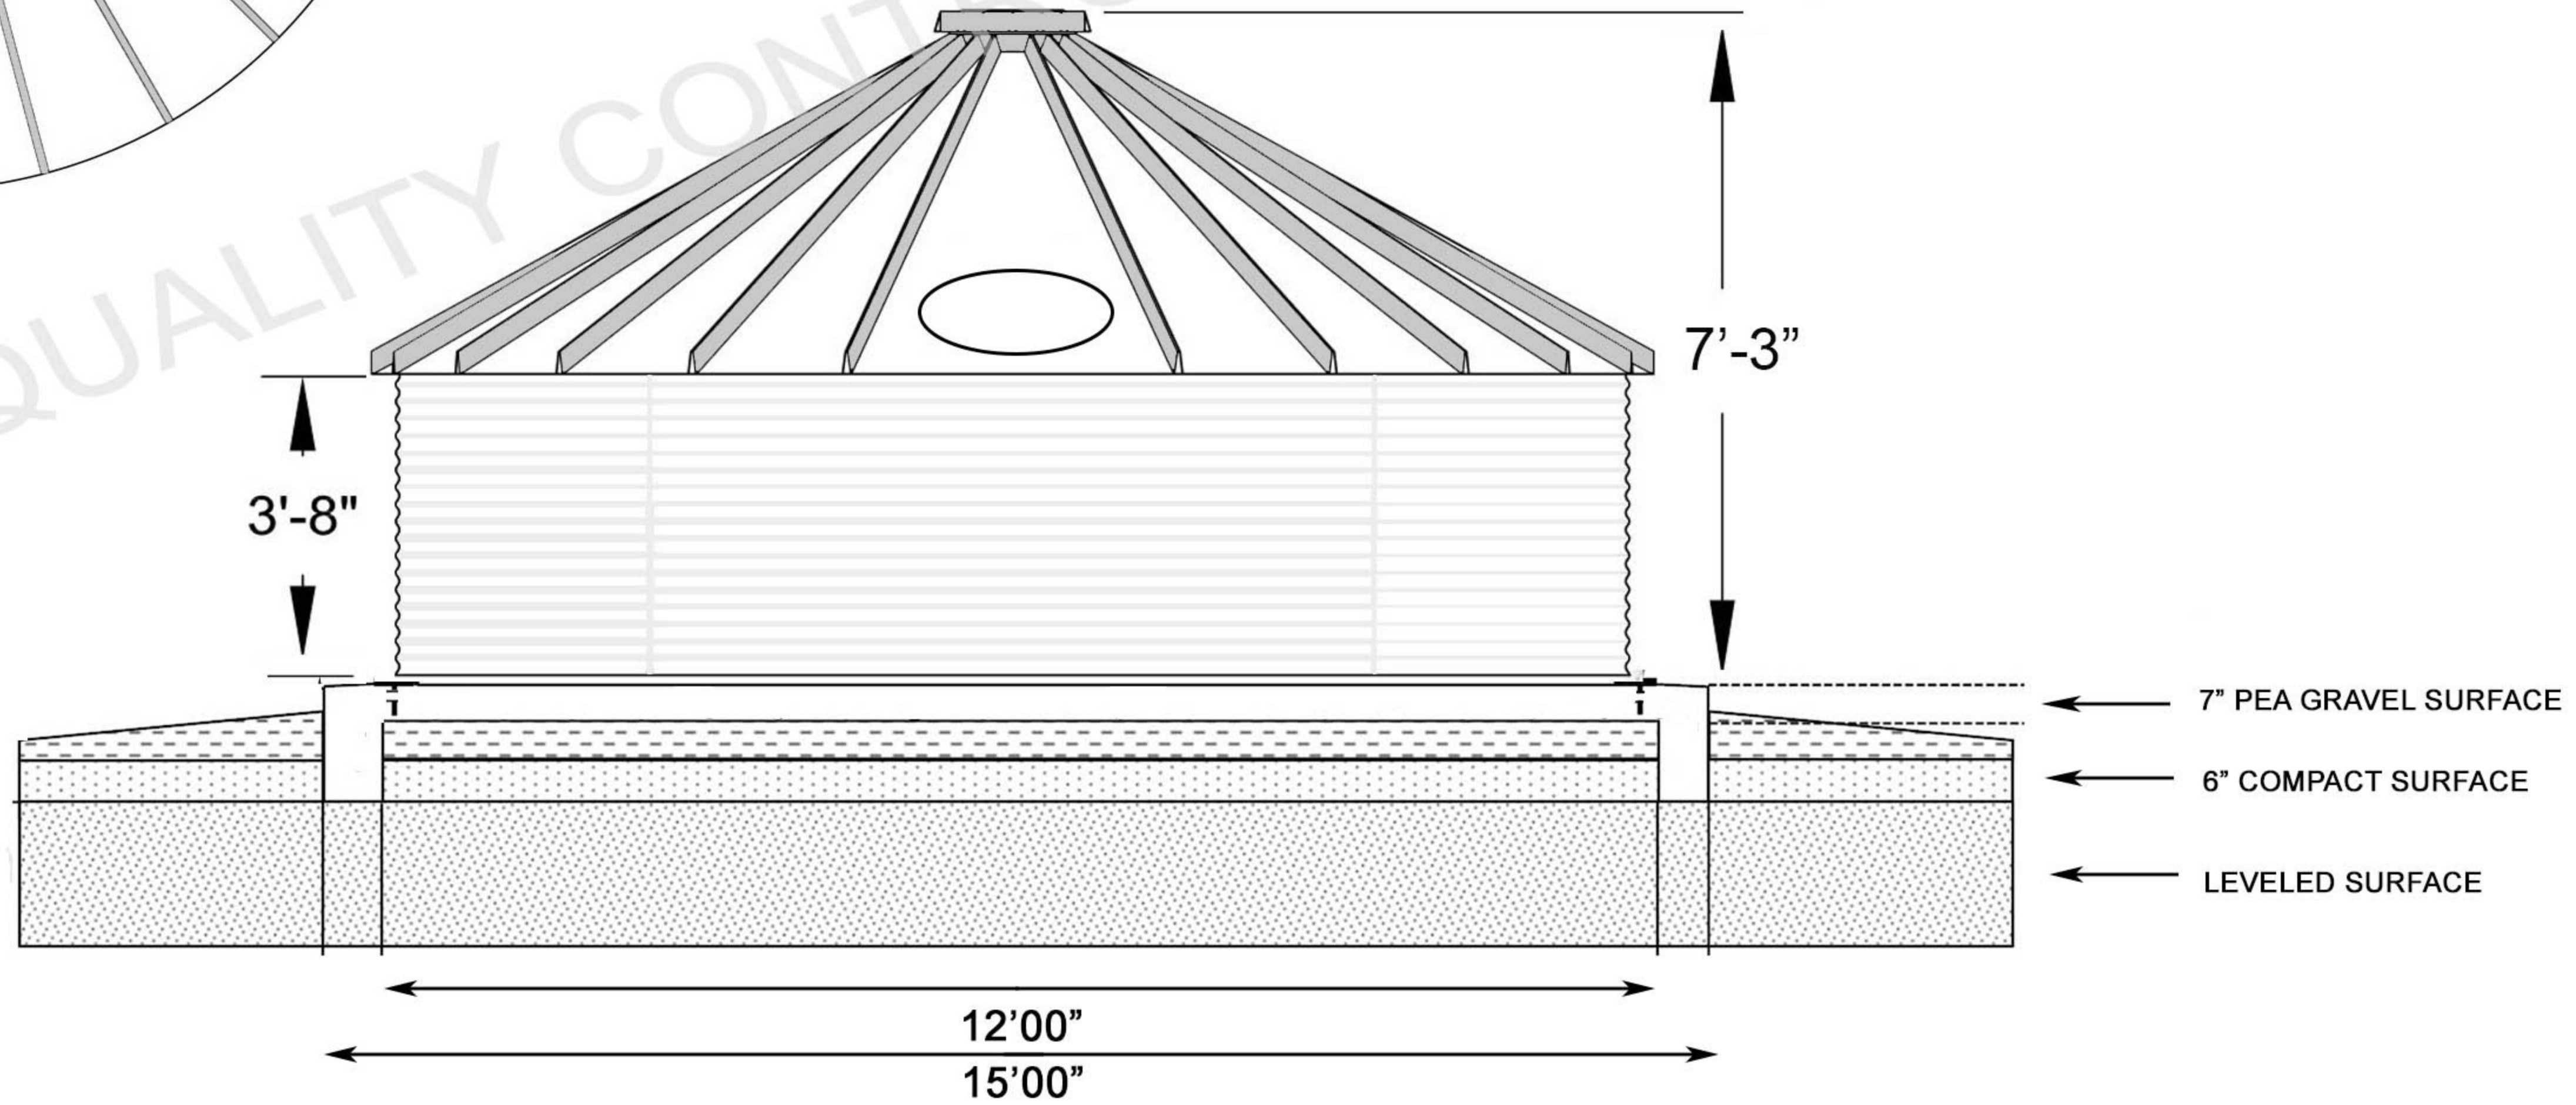

THE DRAWING DEPICTED ON THIS PRINT AND THE INFORMATION CONTAINED HERIN ARE THE PROPRIETARY TO QUALITY CONTROL STEEL, LLC. AND SHALL NOT BE USED IN WHOLE OR PART WITHOUT THE WRITTEN CONSENT OF QUALITY CONTROL STEEL, LLC.

Model Number

MODEL QC 1201
QUALITY CONTROL STEEL, LLC
NOMINAL CAPACITY - 3169 GALLONS (U.S.)