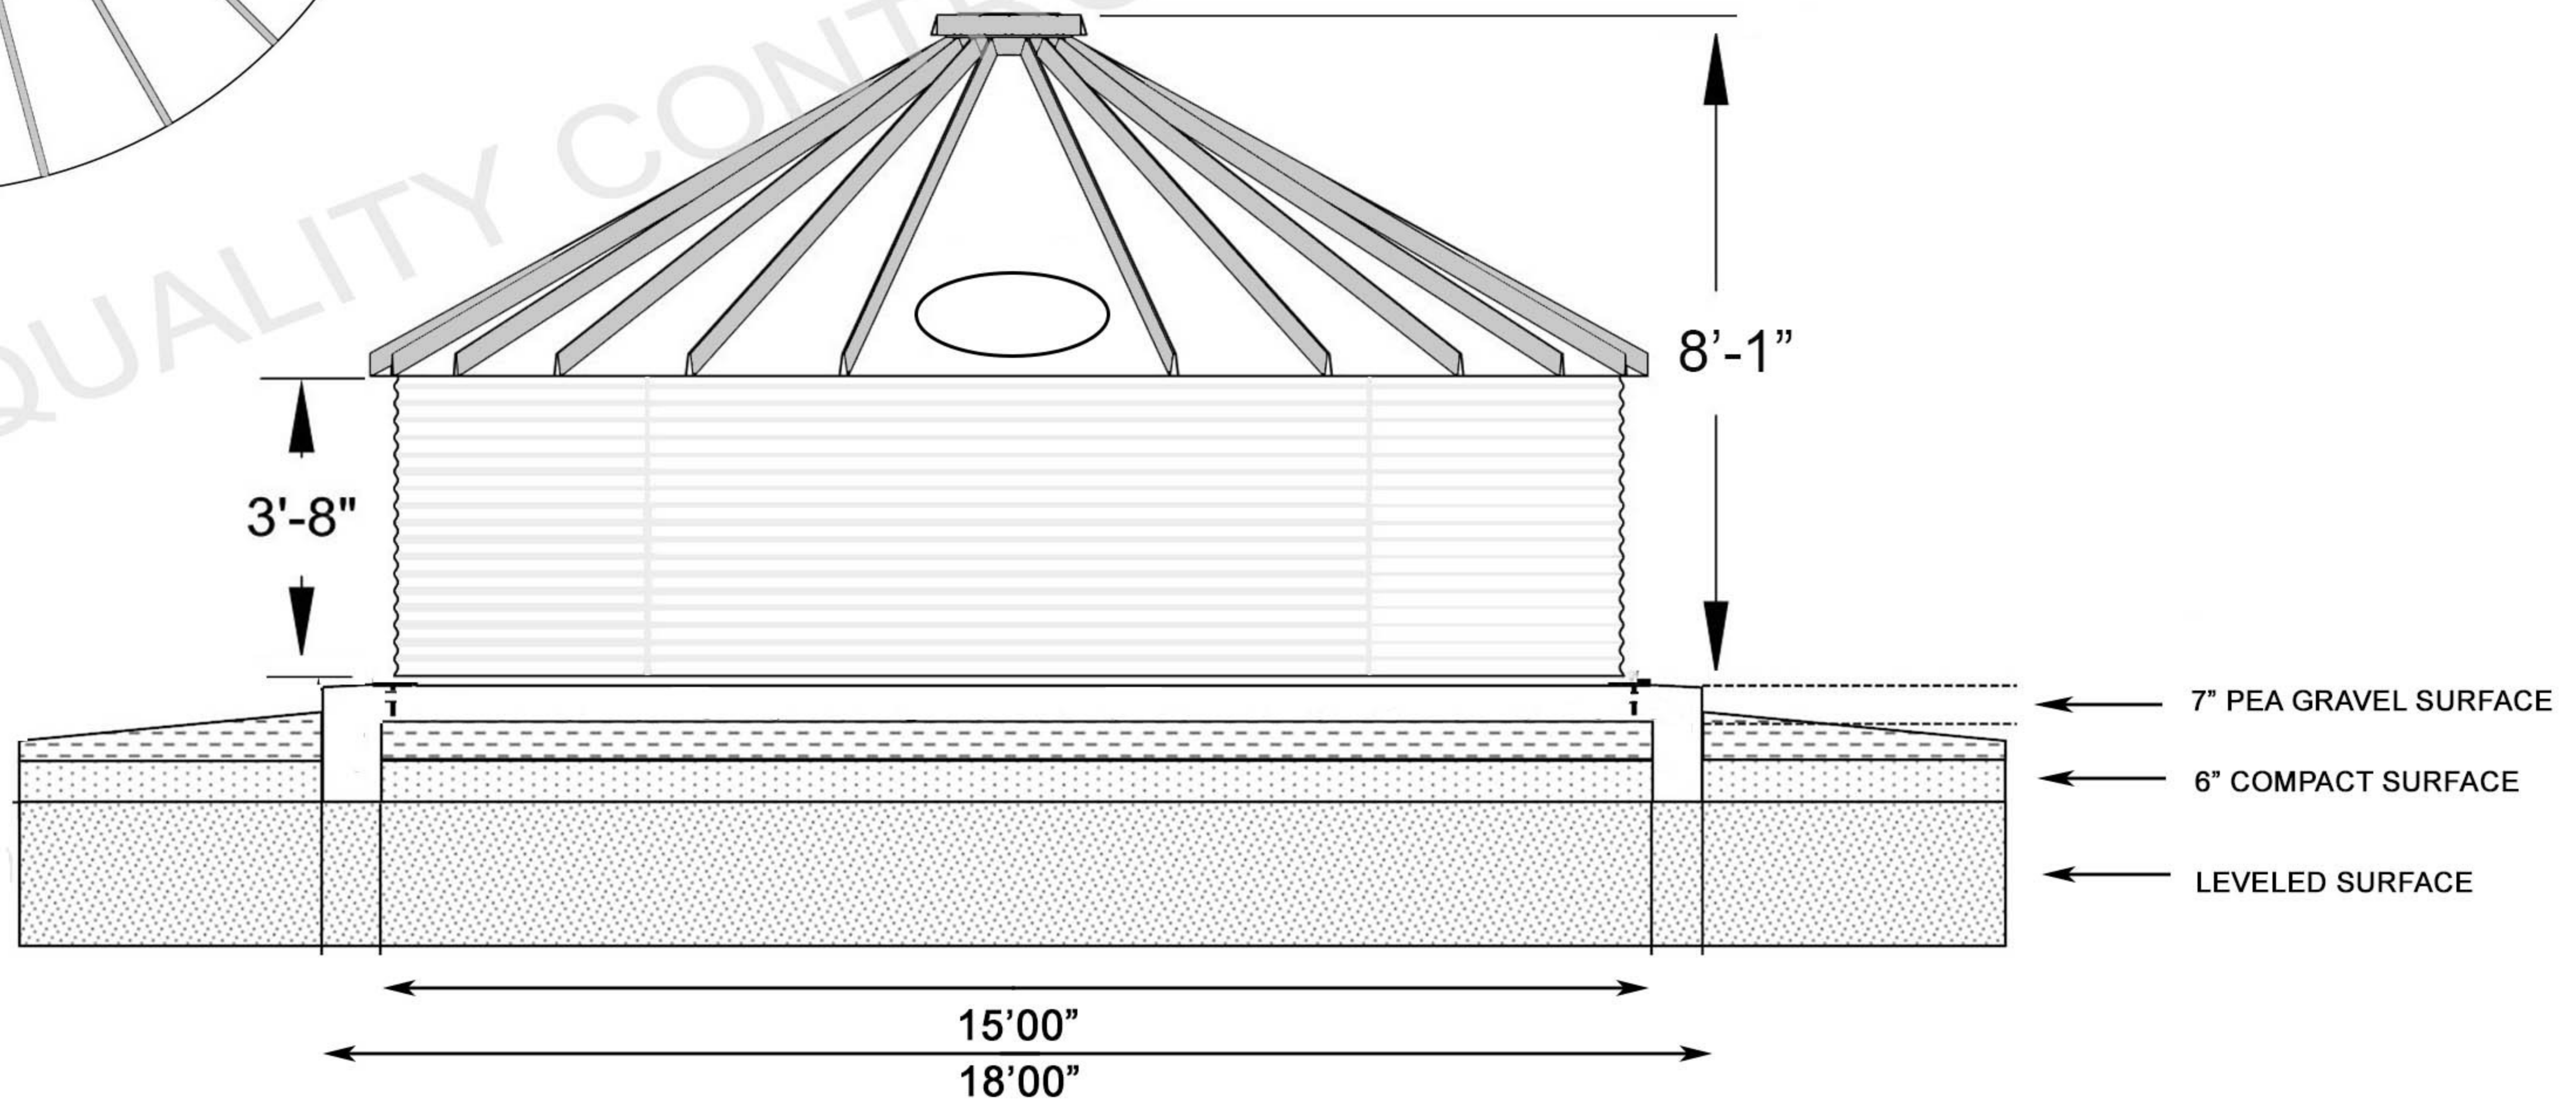

THE DRAWING DEPICTED ON THIS PRINT AND THE INFORMATION CONTAINED HERIN ARE THE PROPRIETARY TO QUALITY CONTROL STEEL, LLC. AND SHALL NOT BE USED IN WHOLE OR PART WITHOUT THE WRITTEN CONSENT OF QUALITY CONTROL STEEL, LLC.

Model Number

MODEL QC 1501
QUALITY CONTROL STEEL, LLC
NOMINAL CAPACITY - 4896 GALLONS (U.S.)