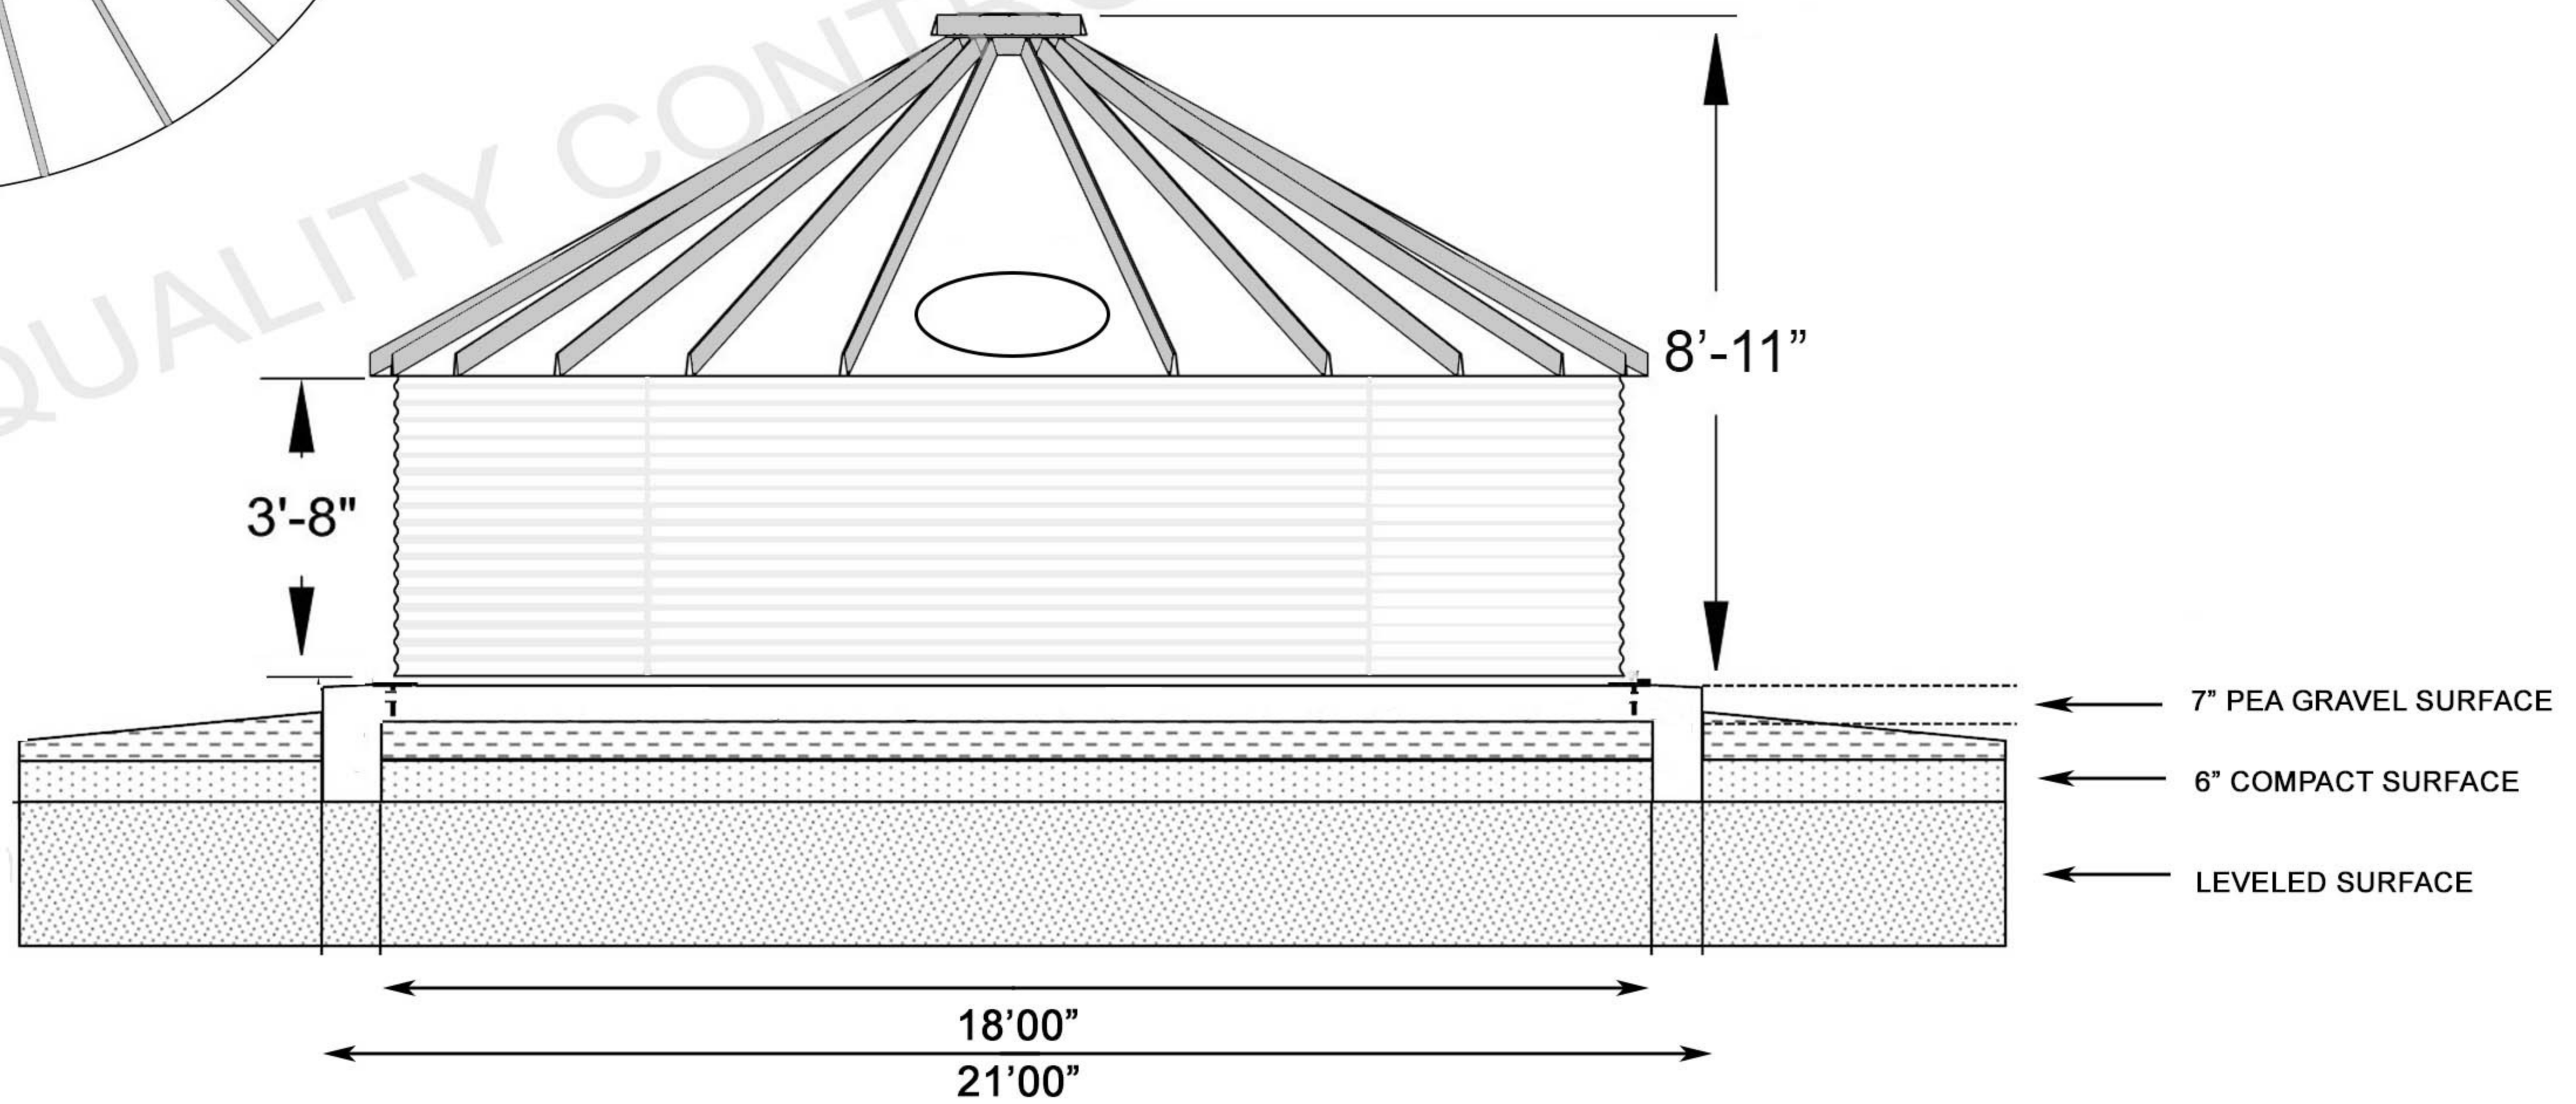

THE DRAWING DEPICTED ON THIS PRINT AND THE INFORMATION CONTAINED HERIN ARE THE PROPRIETARY TO QUALITY CONTROL STEEL, LLC. AND SHALL NOT BE USED IN WHOLE OR PART WITHOUT THE WRITTEN CONSENT OF QUALITY CONTROL STEEL, LLC.

Model Number

MODEL QC 1801
QUALITY CONTROL STEEL, LLC
NOMINAL CAPACITY - 7106 GALLONS (U.S.)