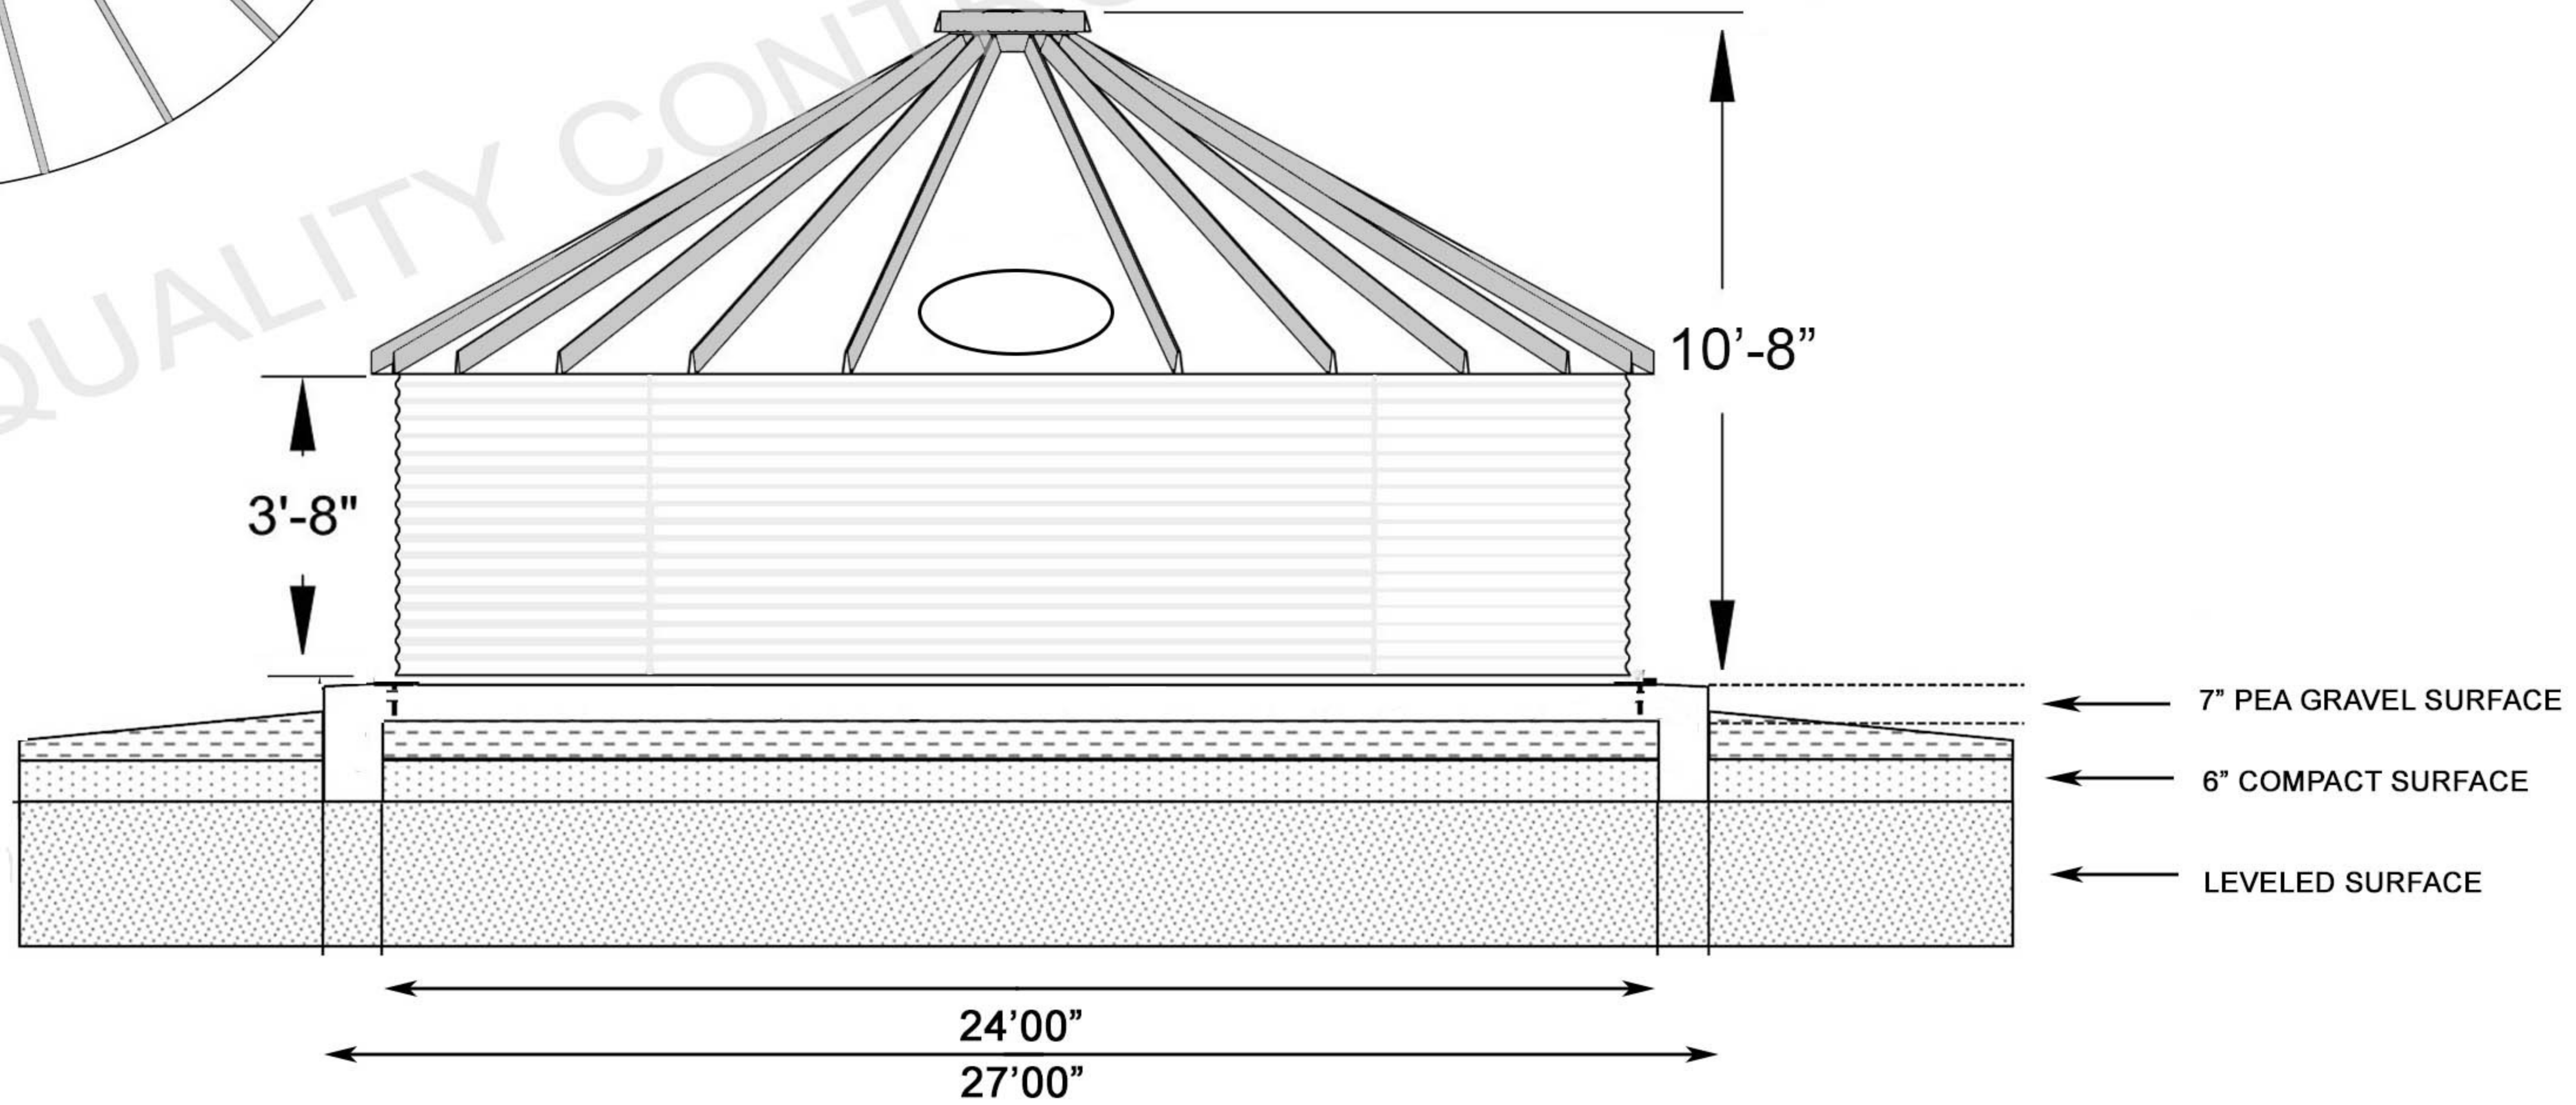

THE DRAWING DEPICTED ON THIS PRINT AND THE INFORMATION CONTAINED HERIN ARE THE PROPRIETARY TO QUALITY CONTROL STEEL, LLC. AND SHALL NOT BE USED IN WHOLE OR PART WITHOUT THE WRITTEN CONSENT OF QUALITY CONTROL STEEL, LLC.

Model Number

MODEL QC 2401
QUALITY CONTROL STEEL, LLC
NOMINAL CAPACITY -12378GALLONS (U.S.)