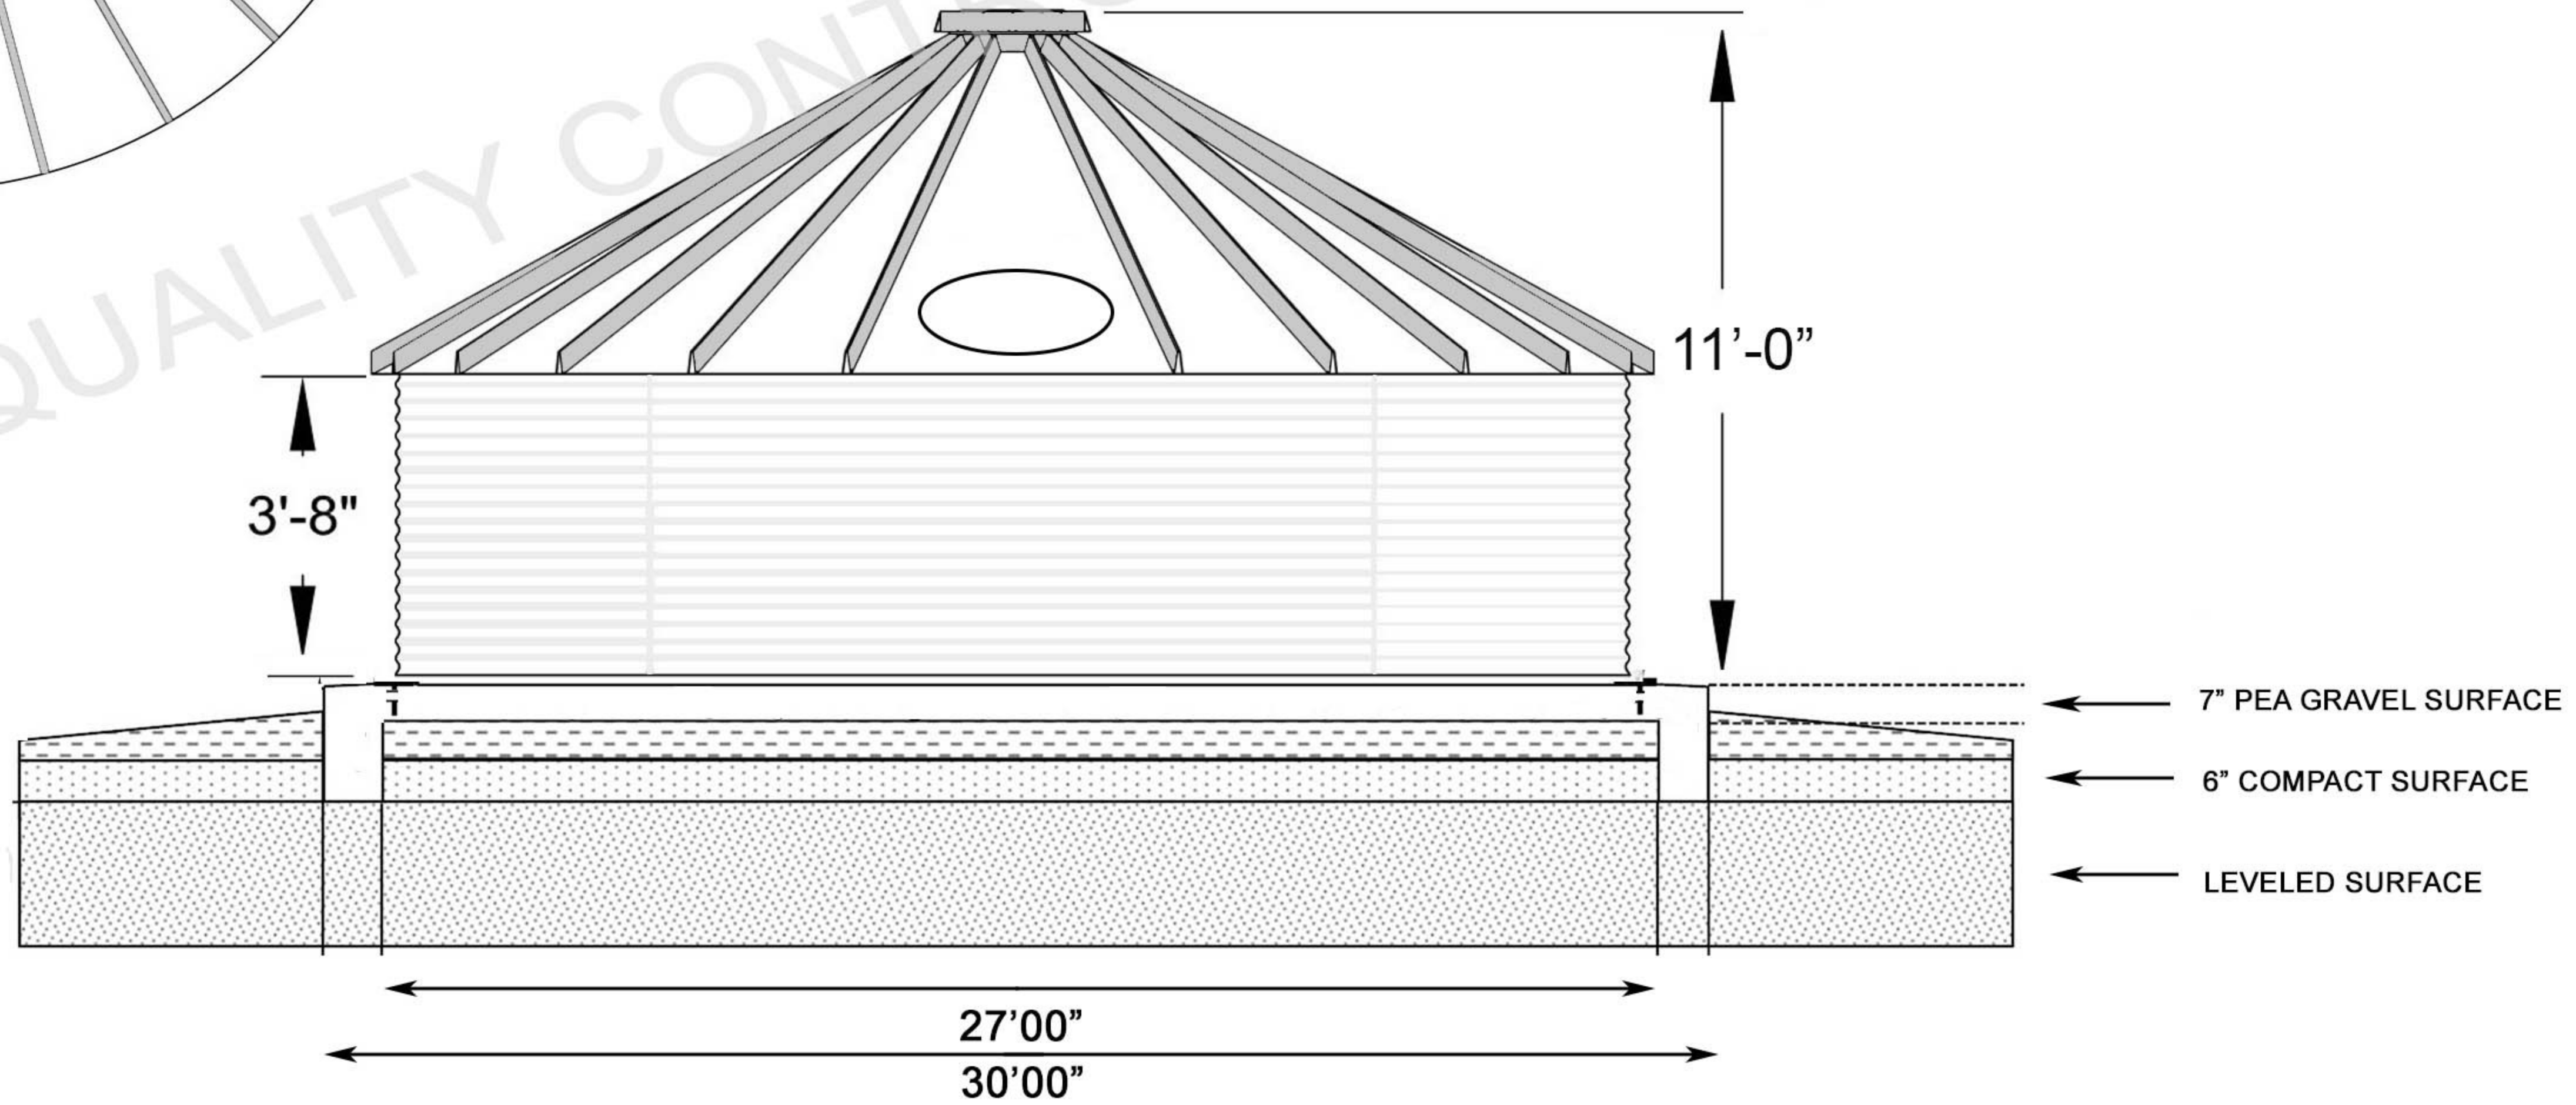

THE DRAWING DEPICTED ON THIS PRINT AND THE INFORMATION CONTAINED HERIN ARE THE PROPRIETARY TO QUALITY CONTROL STEEL, LLC. AND SHALL NOT BE USED IN WHOLE OR PART WITHOUT THE WRITTEN CONSENT OF QUALITY CONTROL STEEL, LLC.

Model Number

MODEL QC 2701
QUALITY CONTROL STEEL, LLC
NOMINAL CAPACITY -15639GALLONS (U.S.)