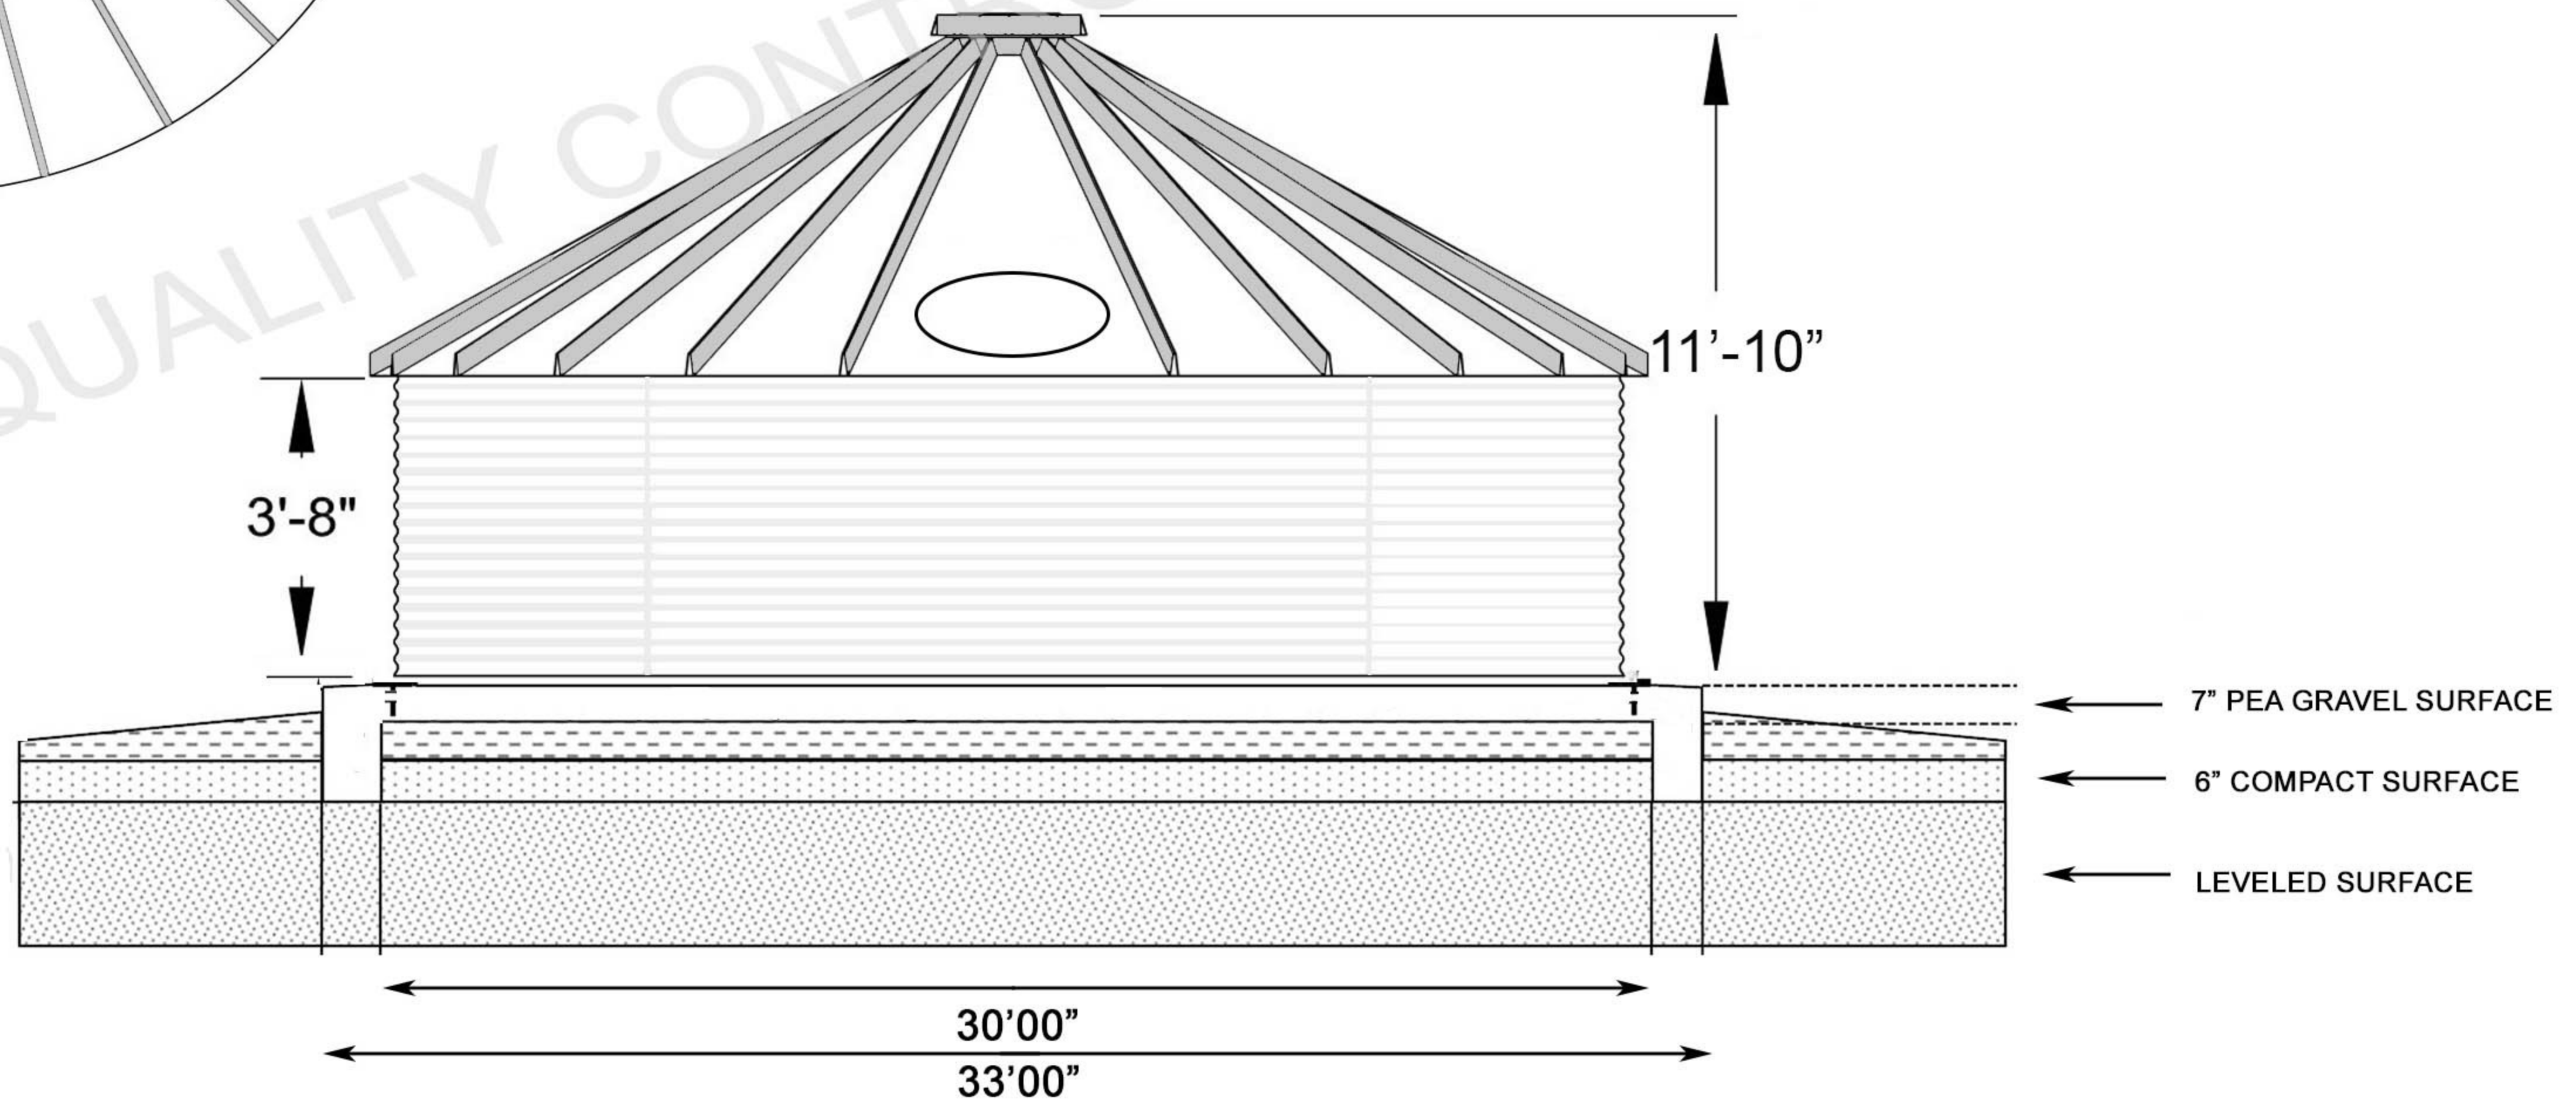

THE DRAWING DEPICTED ON THIS PRINT AND THE INFORMATION CONTAINED HERIN ARE THE PROPRIETARY TO QUALITY CONTROL STEEL, LLC. AND SHALL NOT BE USED IN WHOLE OR PART WITHOUT THE WRITTEN CONSENT OF QUALITY CONTROL STEEL, LLC.

Model Number

MODEL QC 3001
QUALITY CONTROL STEEL, LLC
NOMINAL CAPACITY -19284GALLONS (U.S.)