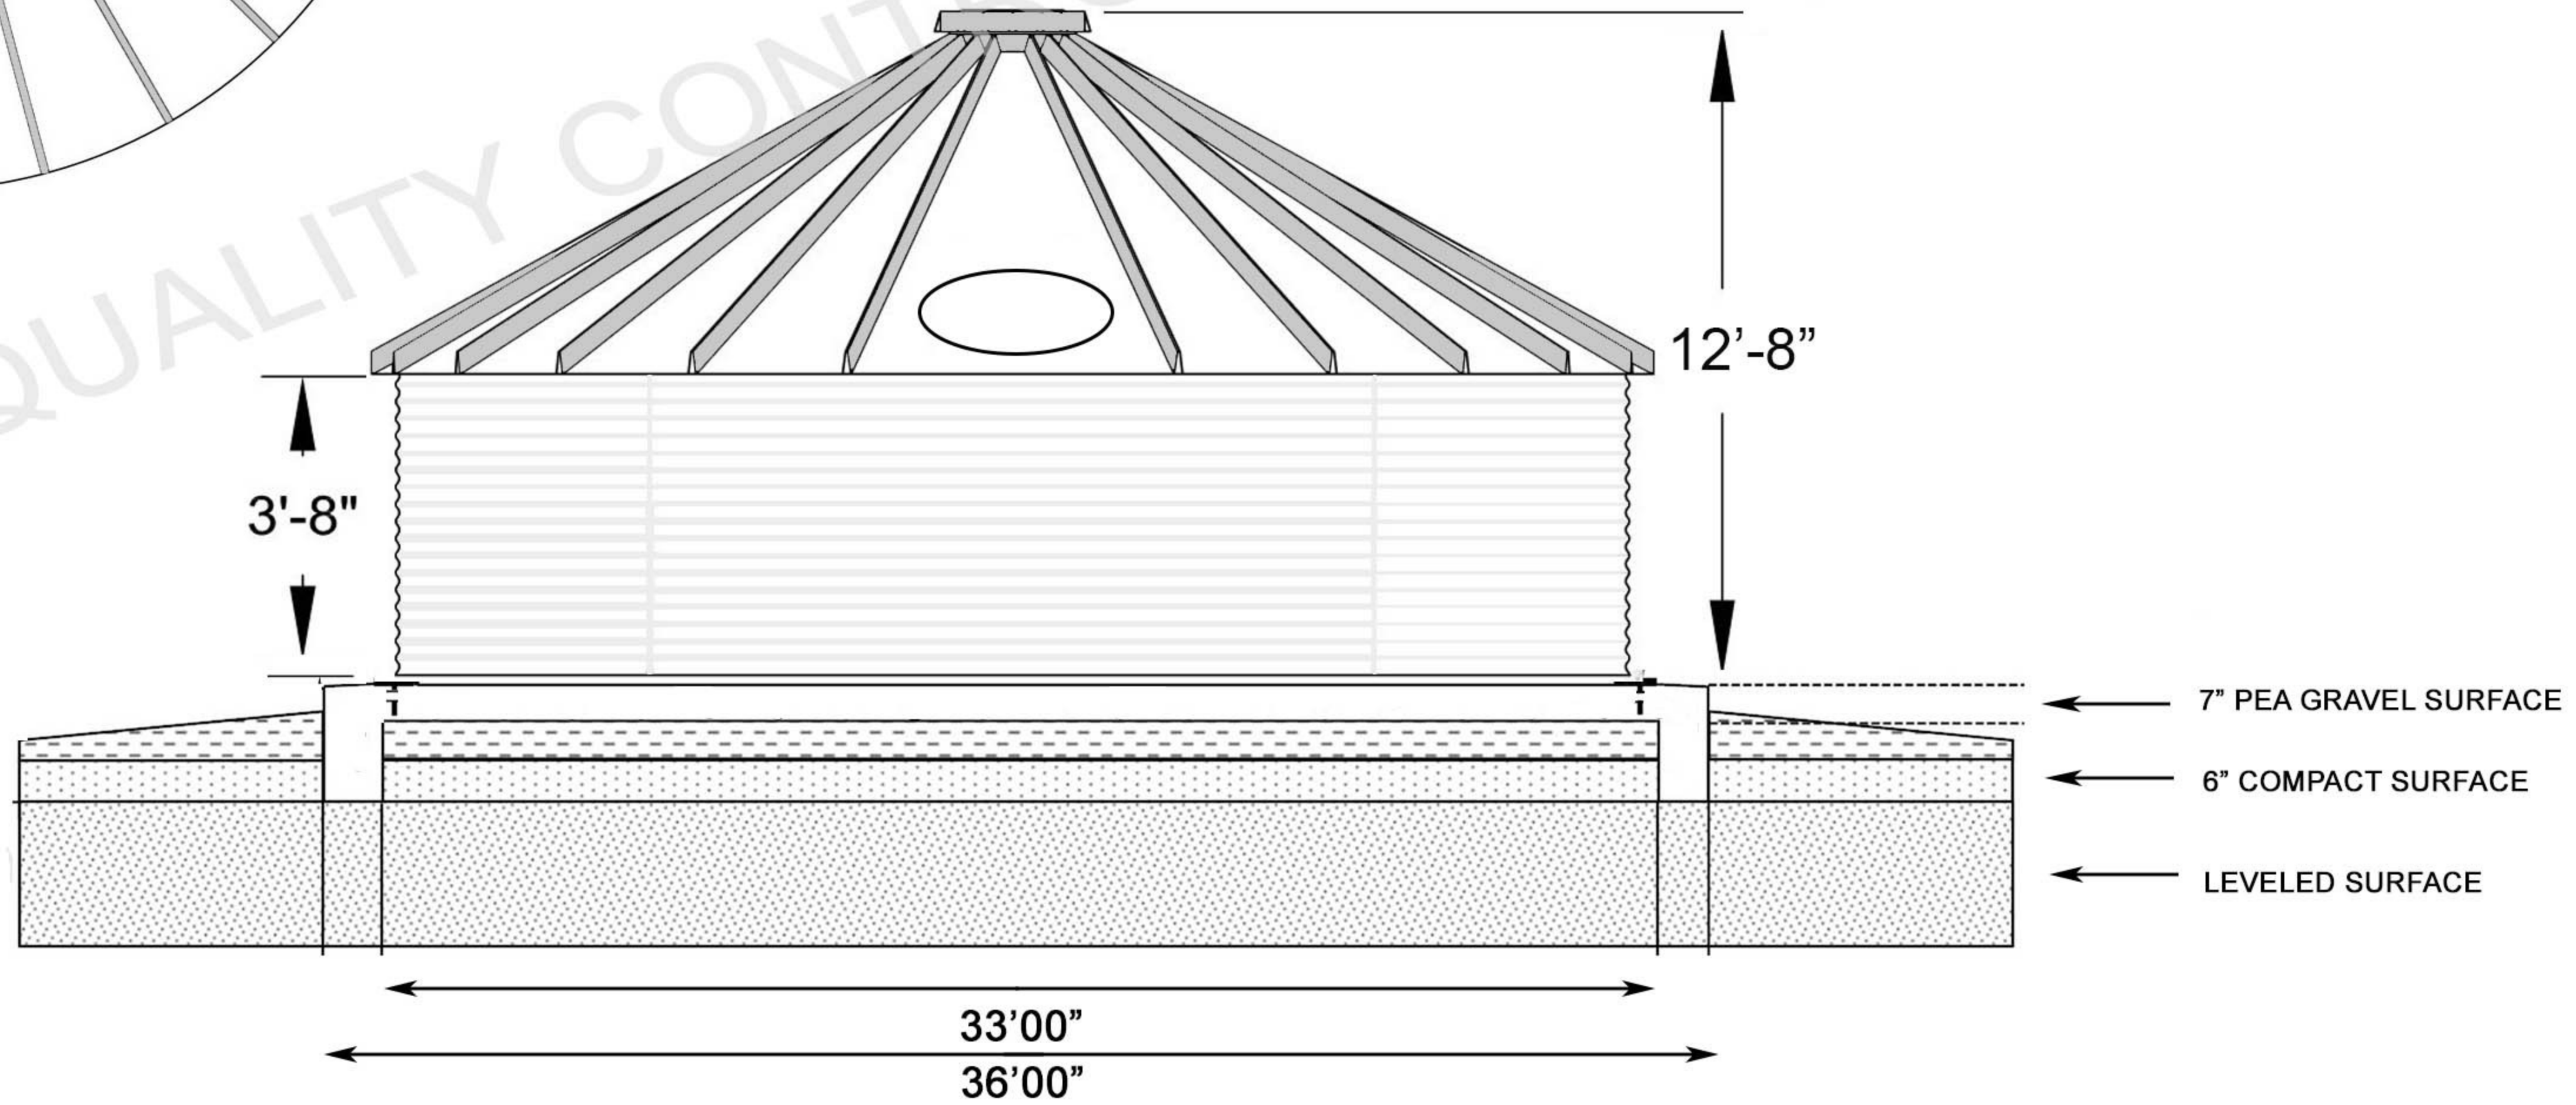

THE DRAWING DEPICTED ON THIS PRINT AND THE INFORMATION CONTAINED HERIN ARE THE PROPRIETARY TO QUALITY CONTROL STEEL, LLC. AND SHALL NOT BE USED IN WHOLE OR PART WITHOUT THE WRITTEN CONSENT OF QUALITY CONTROL STEEL, LLC.

Model Number

MODEL QC 3301
QUALITY CONTROL STEEL, LLC
NOMINAL CAPACITY -23312GALLONS (U.S.)