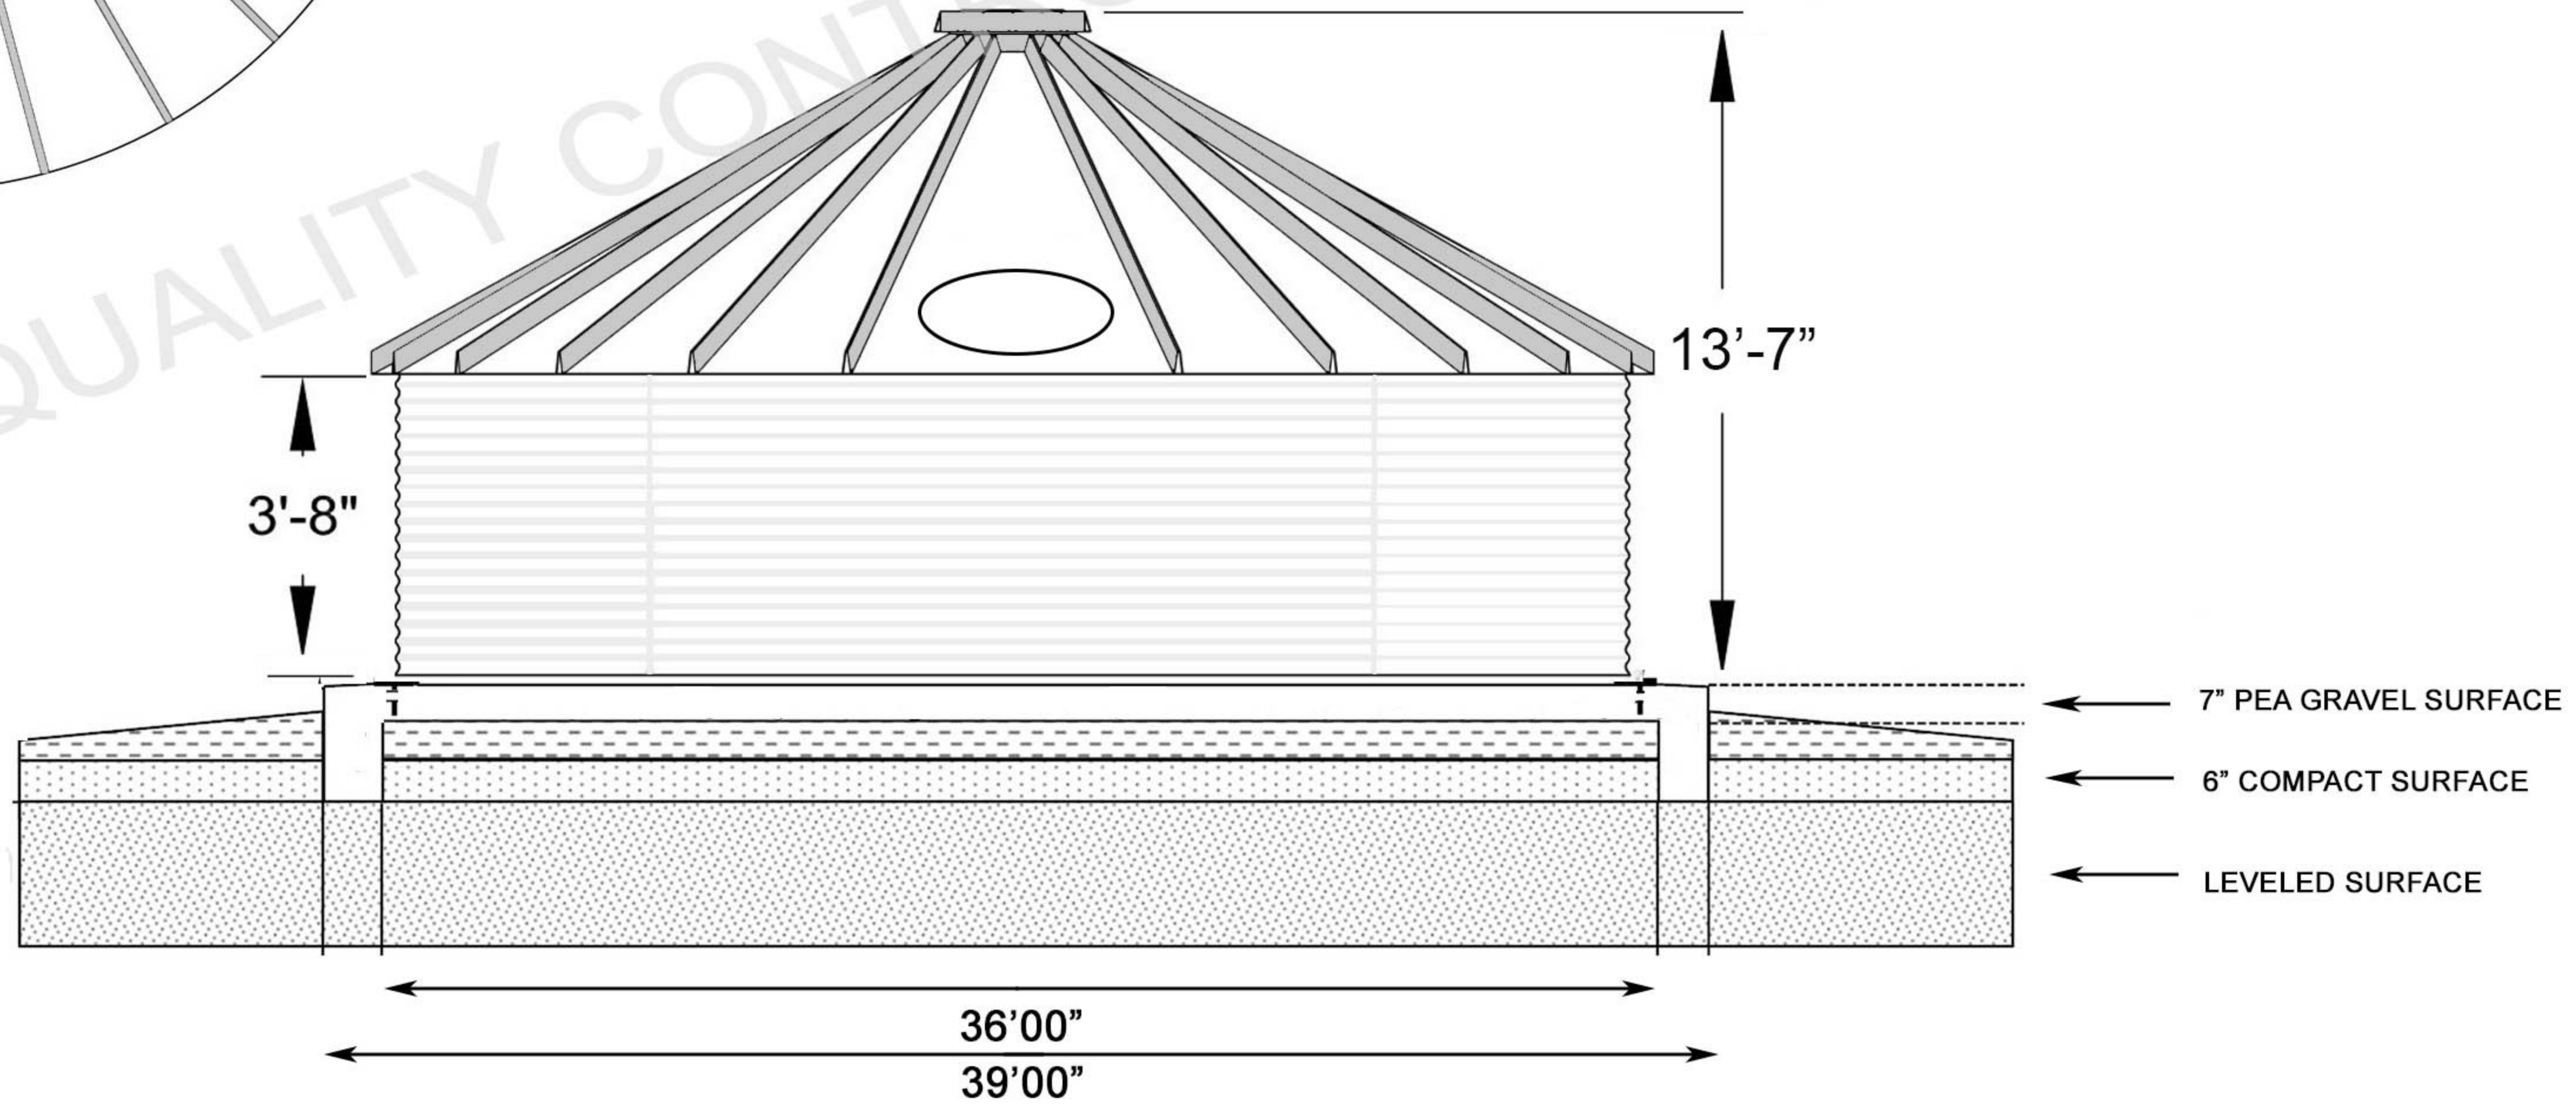

THE DRAWING DEPICTED ON THIS PRINT AND THE INFORMATION CONTAINED HERIN ARE THE PROPRIETARY TO QUALITY CONTROL STEEL, LLC. AND SHALL NOT BE USED IN WHOLE OR PART WITHOUT THE WRITTEN CONSENT OF QUALITY CONTROL STEEL, LLC.

Model Number

MODEL QC 3601
QUALITY CONTROL STEEL, LLC
NOMINAL CAPACITY -27725GALLONS (U.S.)