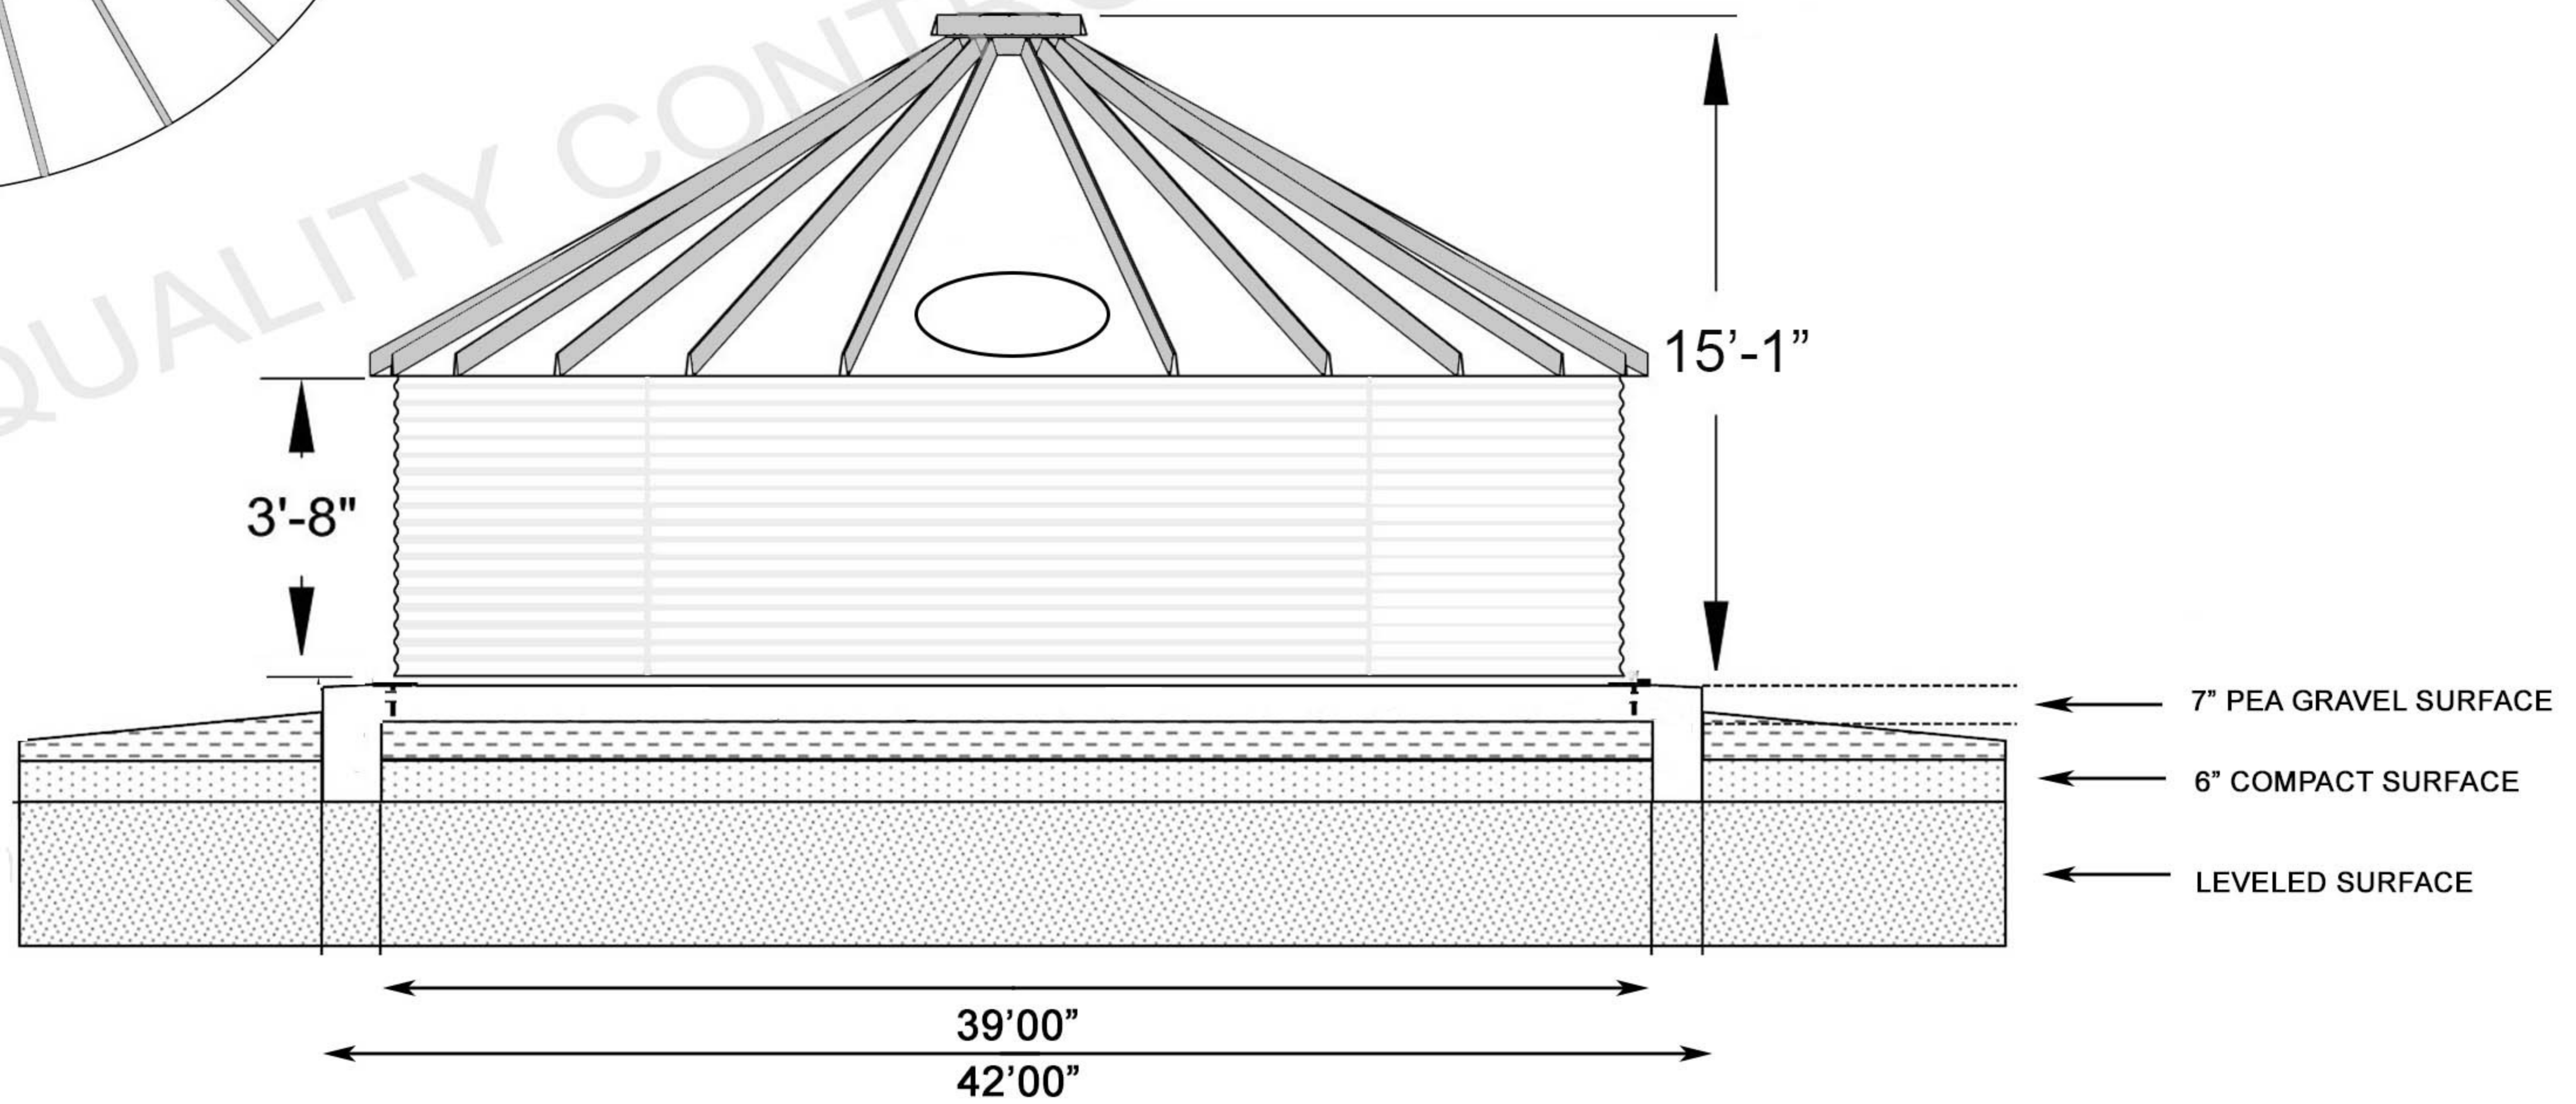

THE DRAWING DEPICTED ON THIS PRINT AND THE INFORMATION CONTAINED HERIN ARE THE PROPRIETARY TO QUALITY CONTROL STEEL, LLC. AND SHALL NOT BE USED IN WHOLE OR PART WITHOUT THE WRITTEN CONSENT OF QUALITY CONTROL STEEL, LLC.

Model Number

MODEL QC 3901
QUALITY CONTROL STEEL, LLC
NOMINAL CAPACITY 333521GALLONS (U.S.)