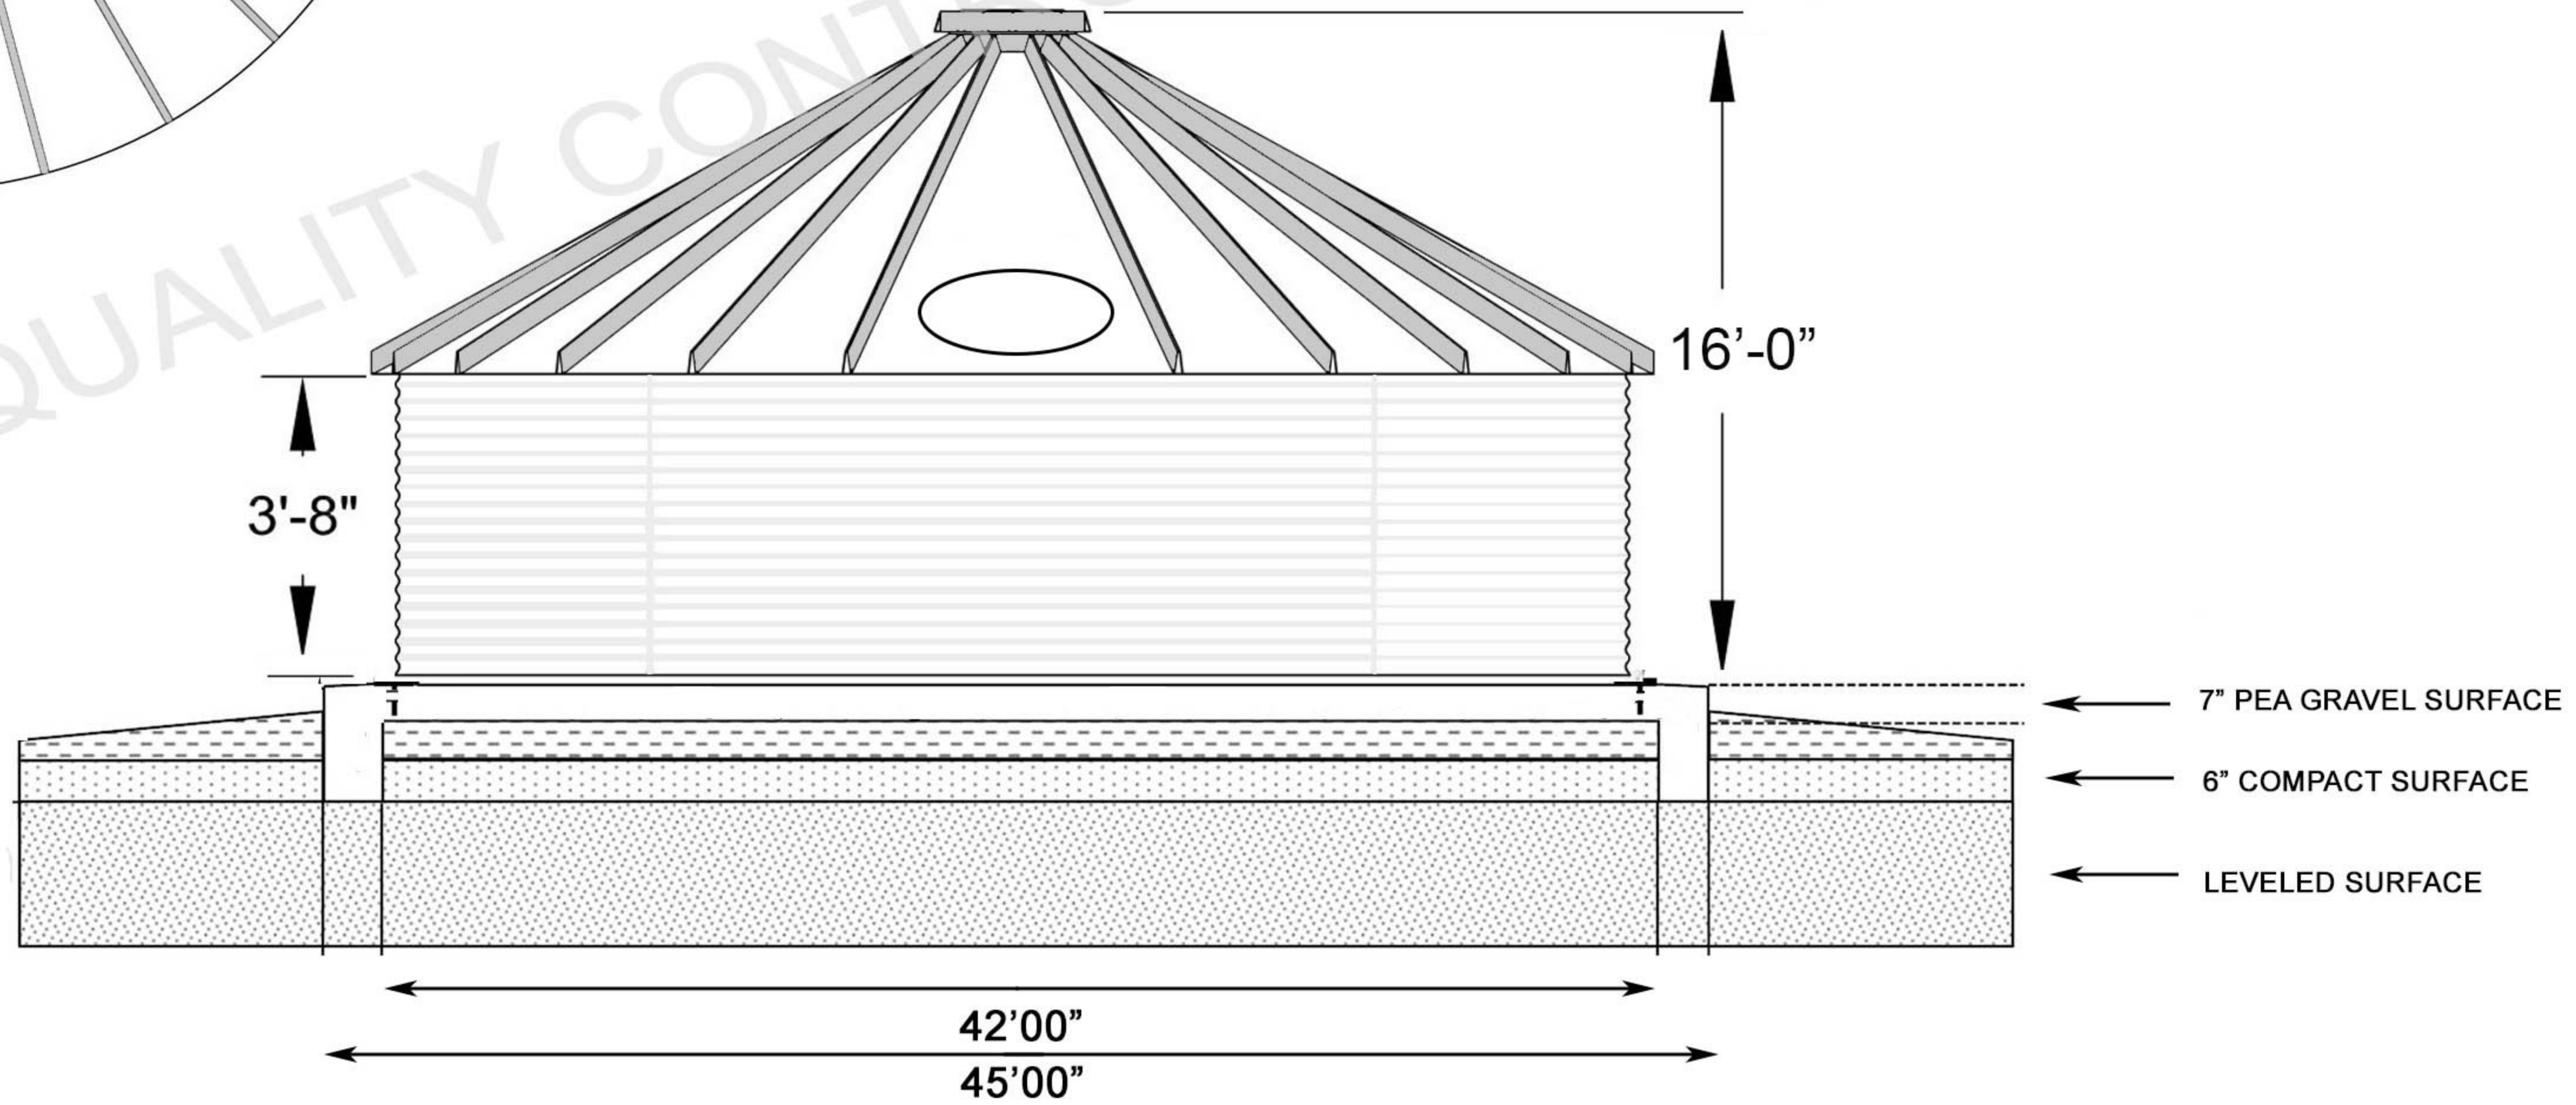

THE DRAWING DEPICTED ON THIS PRINT AND THE INFORMATION CONTAINED HERIN ARE THE PROPRIETARY TO QUALITY CONTROL STEEL, LLC. AND SHALL NOT BE USED IN WHOLE OR PART WITHOUT THE WRITTEN CONSENT OF QUALITY CONTROL STEEL, LLC.

Model Number

MODEL QC 4201
QUALITY CONTROL STEEL, LLC
NOMINAL CAPACITY 37700 GALLONS (U.S.)