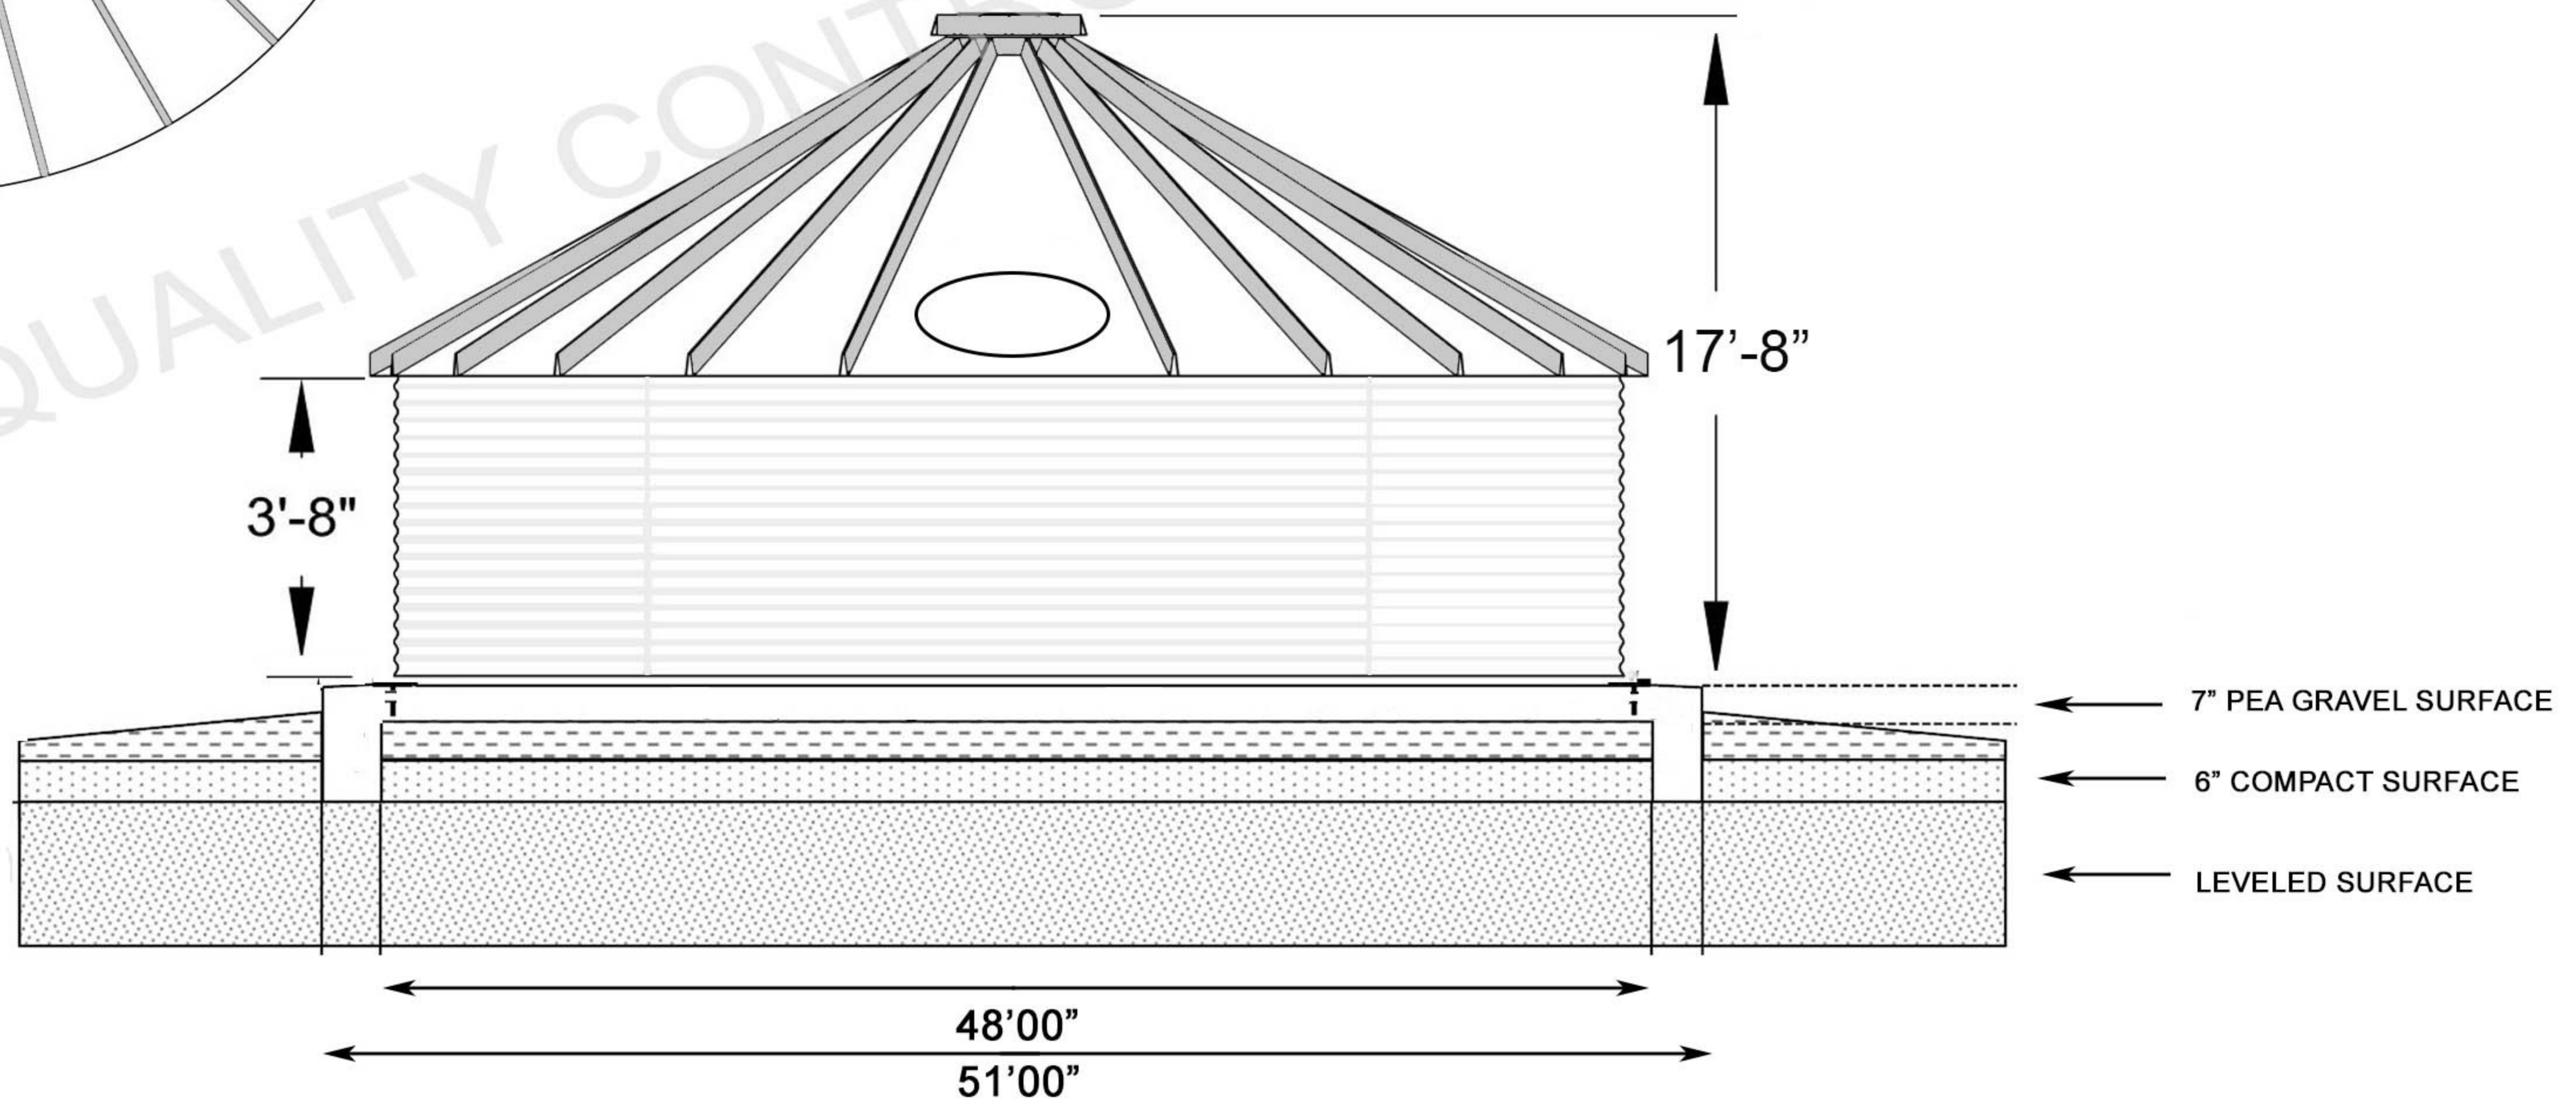

THE DRAWING DEPICTED ON THIS PRINT AND THE INFORMATION CONTAINED HERIN ARE THE PROPRIETARY TO QUALITY CONTROL STEEL, LLC. AND SHALL NOT BE USED IN WHOLE OR PART WITHOUT THE WRITTEN CONSENT OF QUALITY CONTROL STEEL, LLC.

Model Number

MODEL QC 4801
QUALITY CONTROL STEEL, LLC
NOMINAL CAPACITY 49211 GALLONS (U.S.)