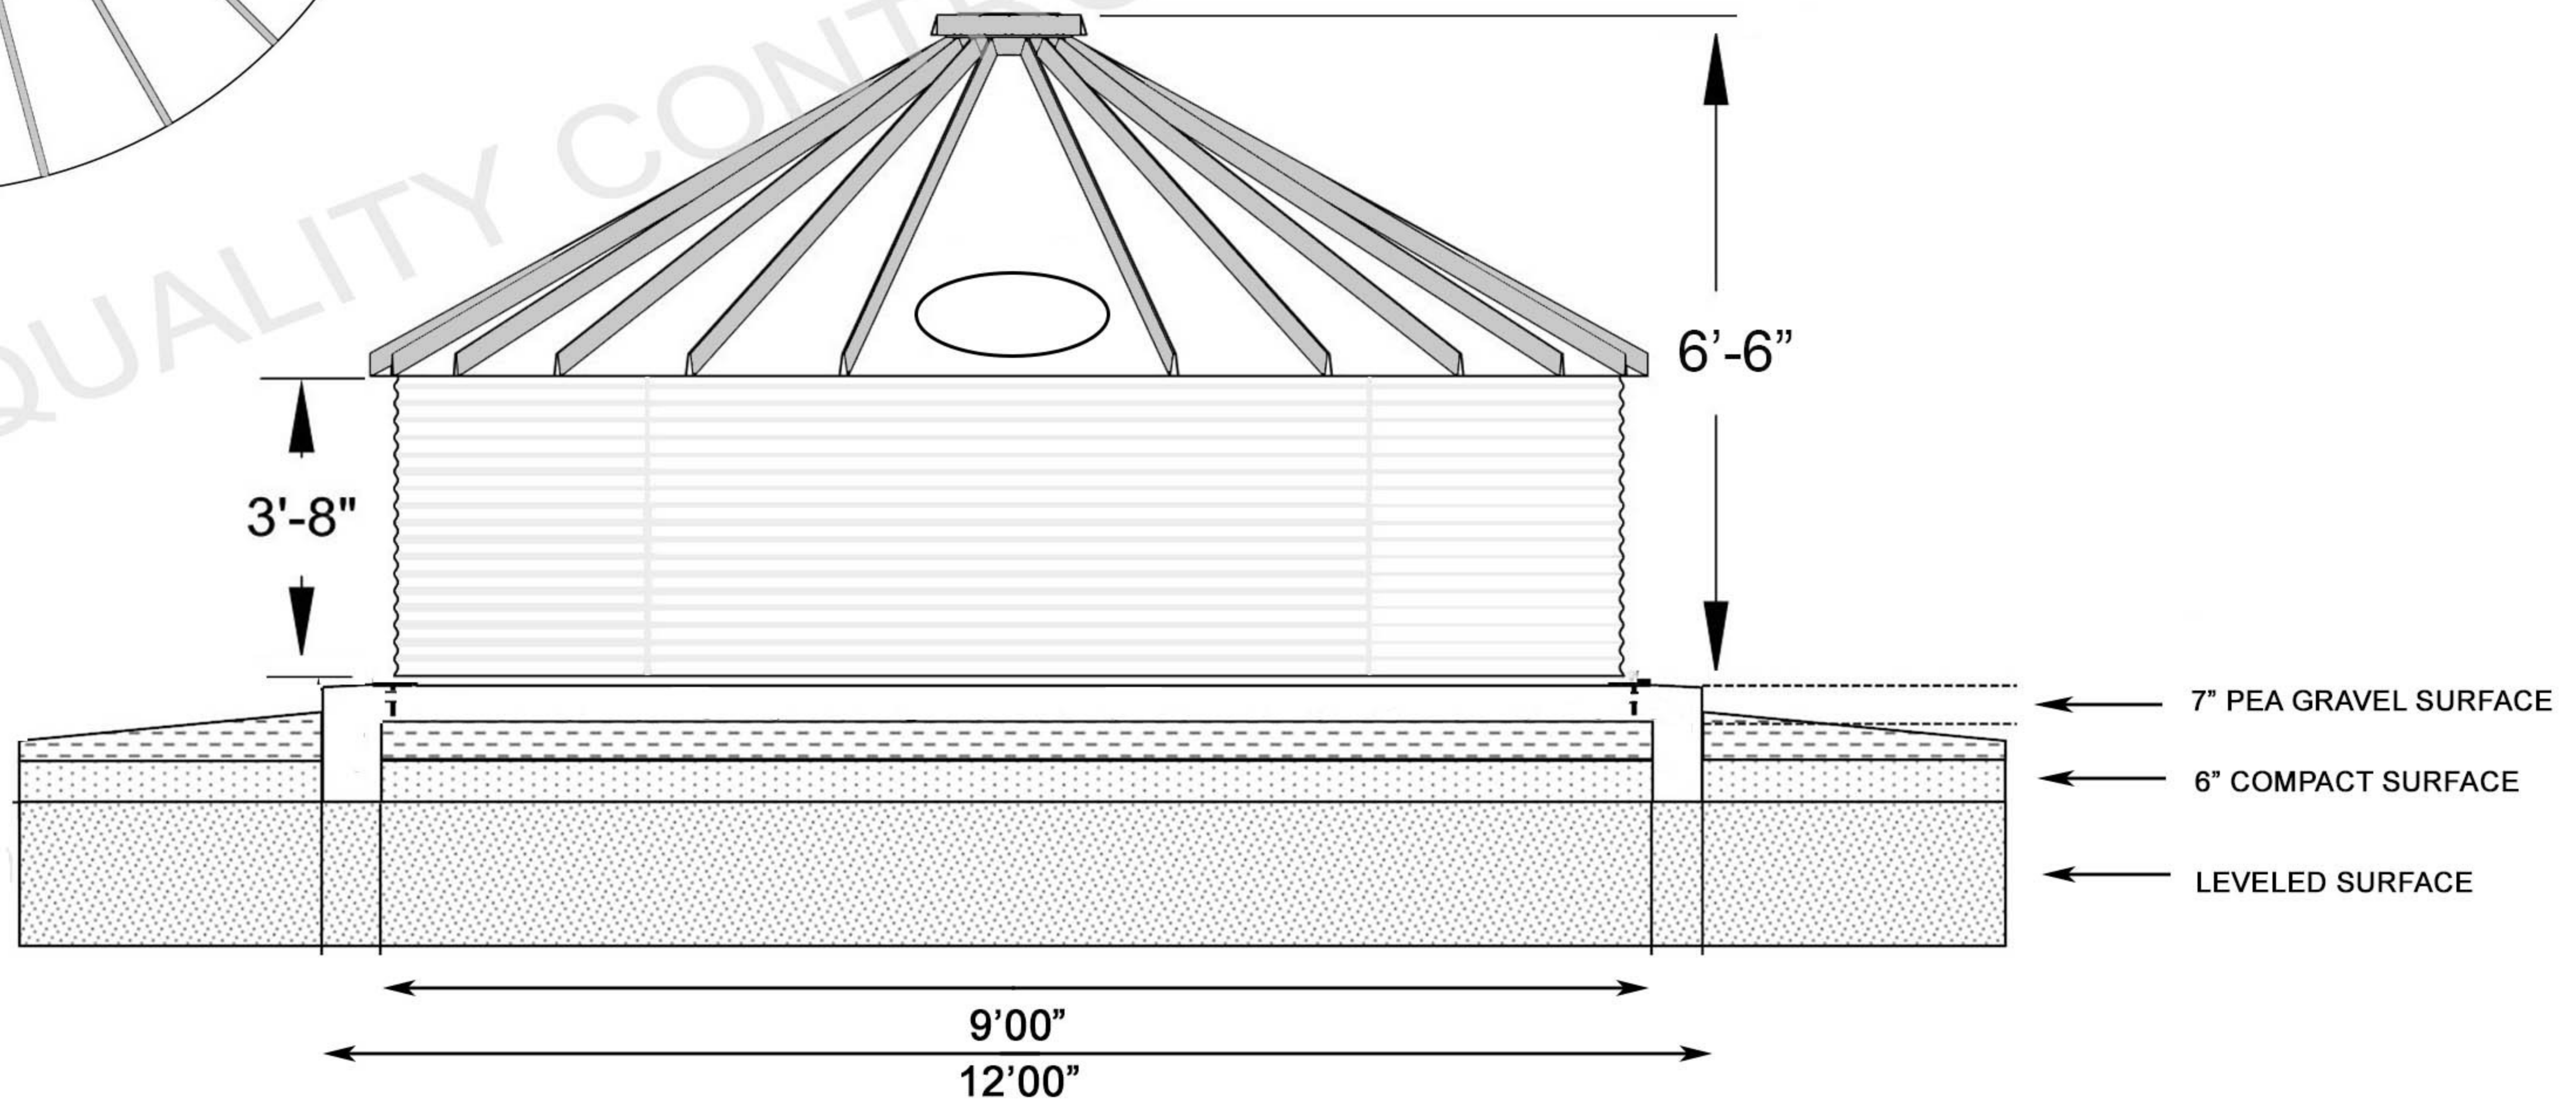

THE DRAWING DEPICTED ON THIS PRINT AND THE INFORMATION CONTAINED HERIN ARE THE PROPRIETARY TO QUALITY CONTROL STEEL, LLC. AND SHALL NOT BE USED IN WHOLE OR PART WITHOUT THE WRITTEN CONSENT OF QUALITY CONTROL STEEL, LLC.

Model Number

MODEL QC 901
QUALITY CONTROL STEEL, LLC
NOMINAL CAPACITY - 1827 GALLONS (U.S.)